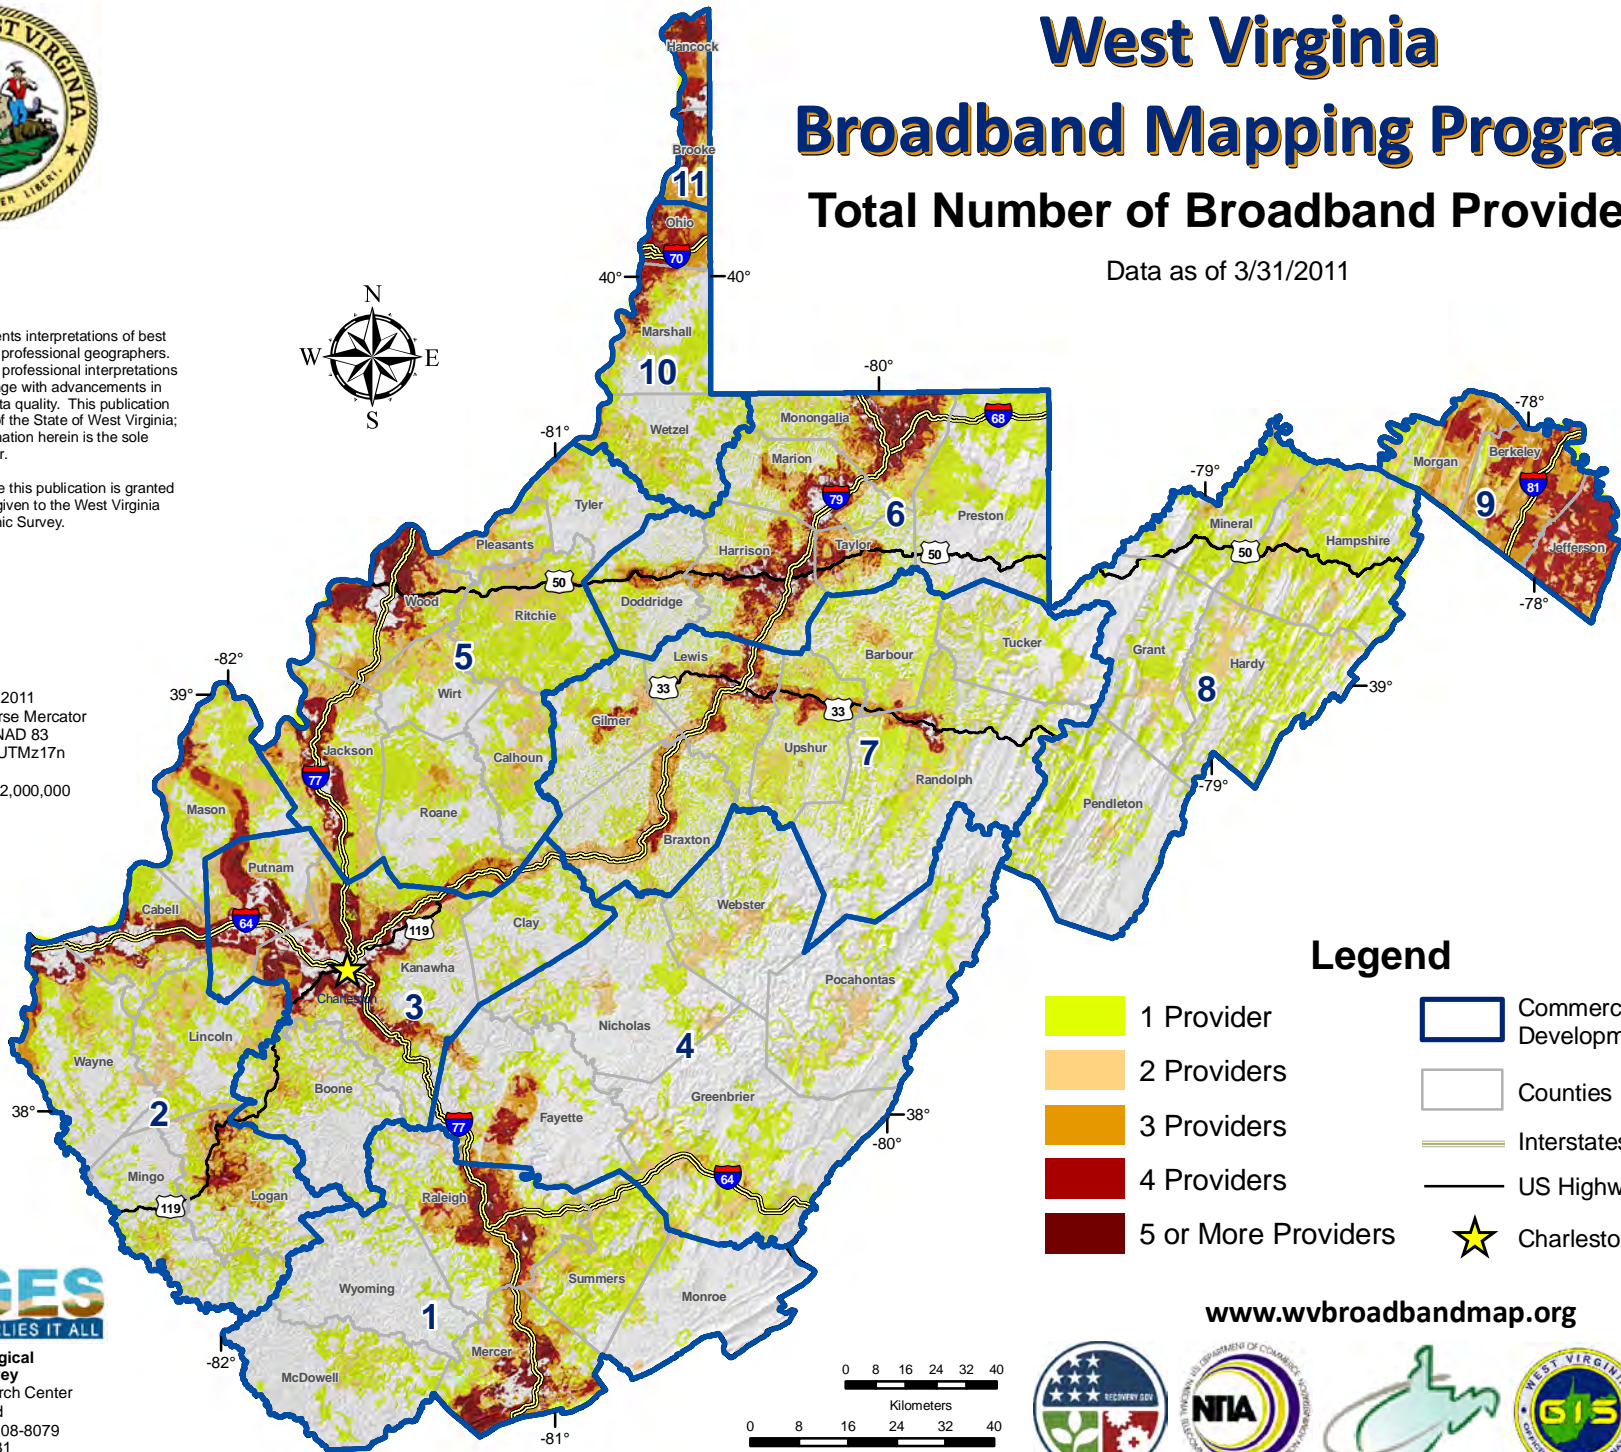

# West Virginia Broadband Mapping Program

## Total Number of Broadband Providers

Data as of 3/31/2011

**Publications Policy:**

This publication represents interpretations of best available data made by professional geographers. As in all research work, professional interpretations may vary, and can change with advancements in both technology and data quality. This publication is offered as a service of the State of West Virginia; proper use of the information herein is the sole responsibility of the user.

Permission to reproduce this publication is granted if acknowledgement is given to the West Virginia Geological and Economic Survey.

Map Date: April 26, 2011  
 Projection: Transverse Mercator  
 Horizontal Datum: NAD 83  
 Coordinate System: UTMz17n  
 Map scale for full 8.5" x 11" display: 1:2,000,000

### Legend

- 1 Provider
- 2 Providers
- 3 Providers
- 4 Providers
- 5 or More Providers
- Commerce Planning and Development Regions
- Counties
- Interstates
- US Highways
- Charleston

[www.wvbroadbandmap.org](http://www.wvbroadbandmap.org)