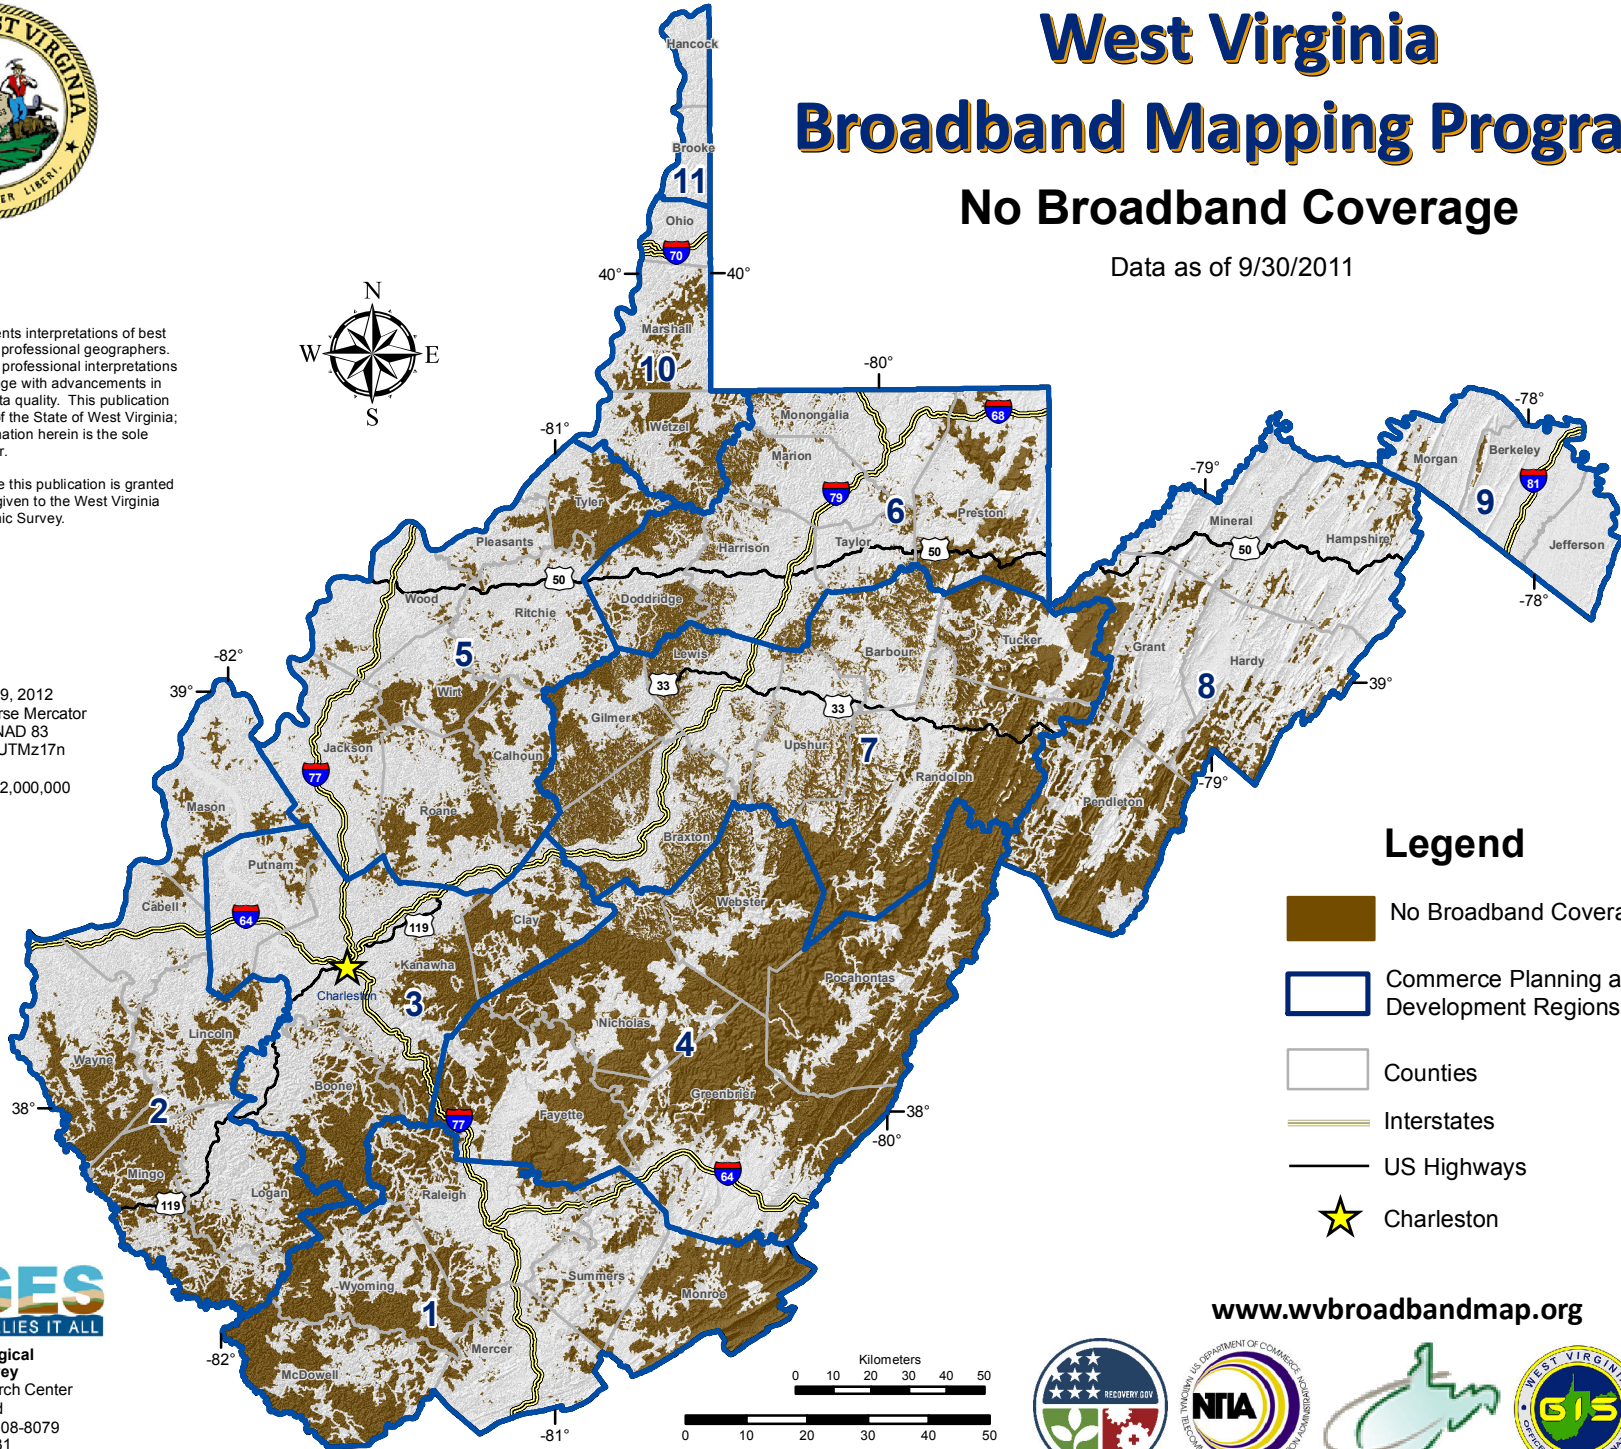

West Virginia Broadband Mapping Program

No Broadband Coverage

Data as of 9/30/2011

Publications Policy:

This publication represents interpretations of best available data made by professional geographers. As in all research work, professional interpretations may vary, and can change with advancements in both technology and data quality. This publication is offered as a service of the State of West Virginia; proper use of the information herein is the sole responsibility of the user.

Permission to reproduce this publication is granted if acknowledgement is given to the West Virginia Geological and Economic Survey.

Map Date: January 9, 2012
Projection: Transverse Mercator
Horizontal Datum: NAD 83
Coordinate System: UTMz17n
Map scale for full
8.5" x 11" display: 1:2,000,000