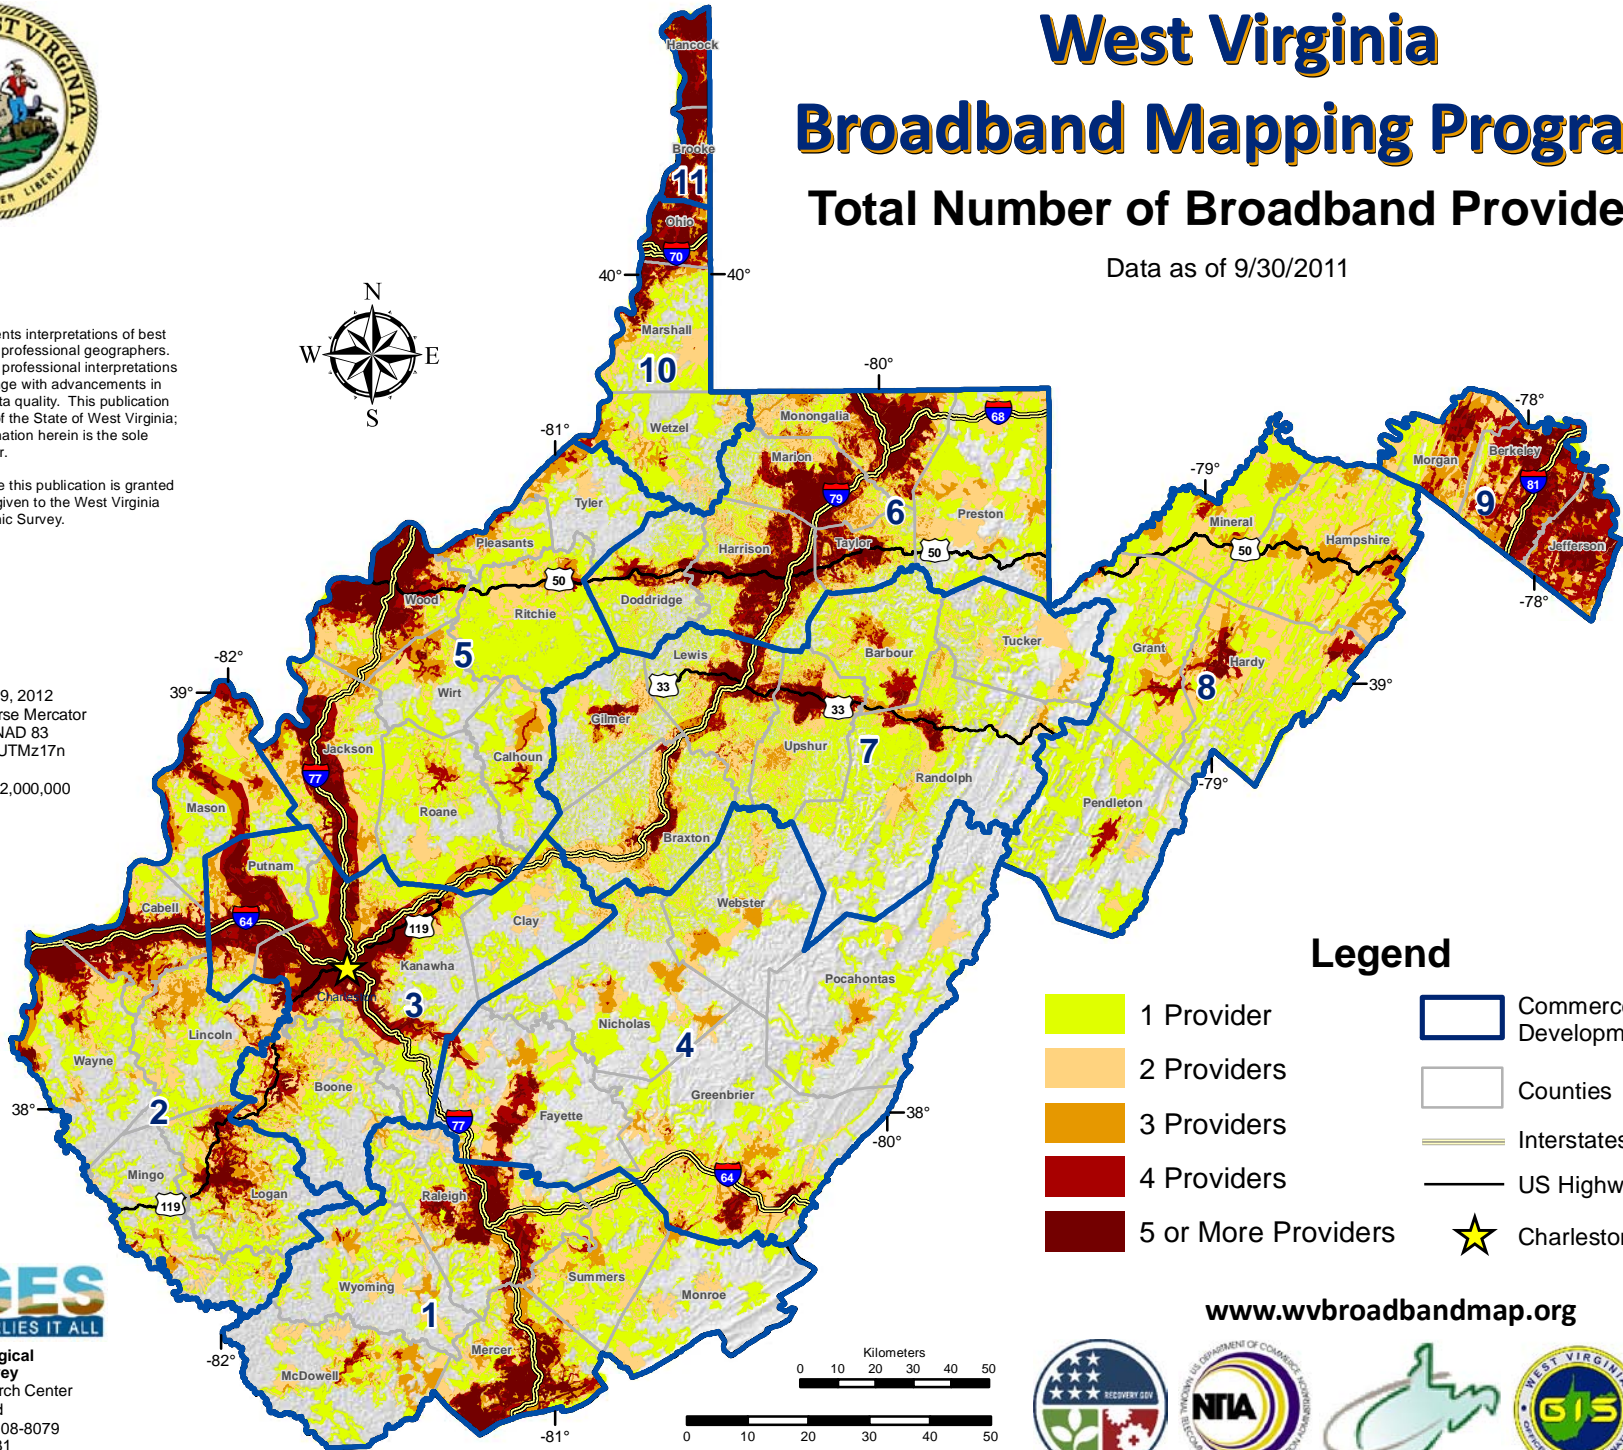

West Virginia Broadband Mapping Program

Total Number of Broadband Providers

Data as of 9/30/2011

Publications Policy:

This publication represents interpretations of best available data made by professional geographers. As in all research work, professional interpretations may vary, and can change with advancements in both technology and data quality. This publication is offered as a service of the State of West Virginia; proper use of the information herein is the sole responsibility of the user.

Permission to reproduce this publication is granted if acknowledgement is given to the West Virginia Geological and Economic Survey.

Map Date: January 9, 2012
Projection: Transverse Mercator
Horizontal Datum: NAD 83
Coordinate System: UTMz17n
Map scale for full 8.5" x 11" display: 1:2,000,000