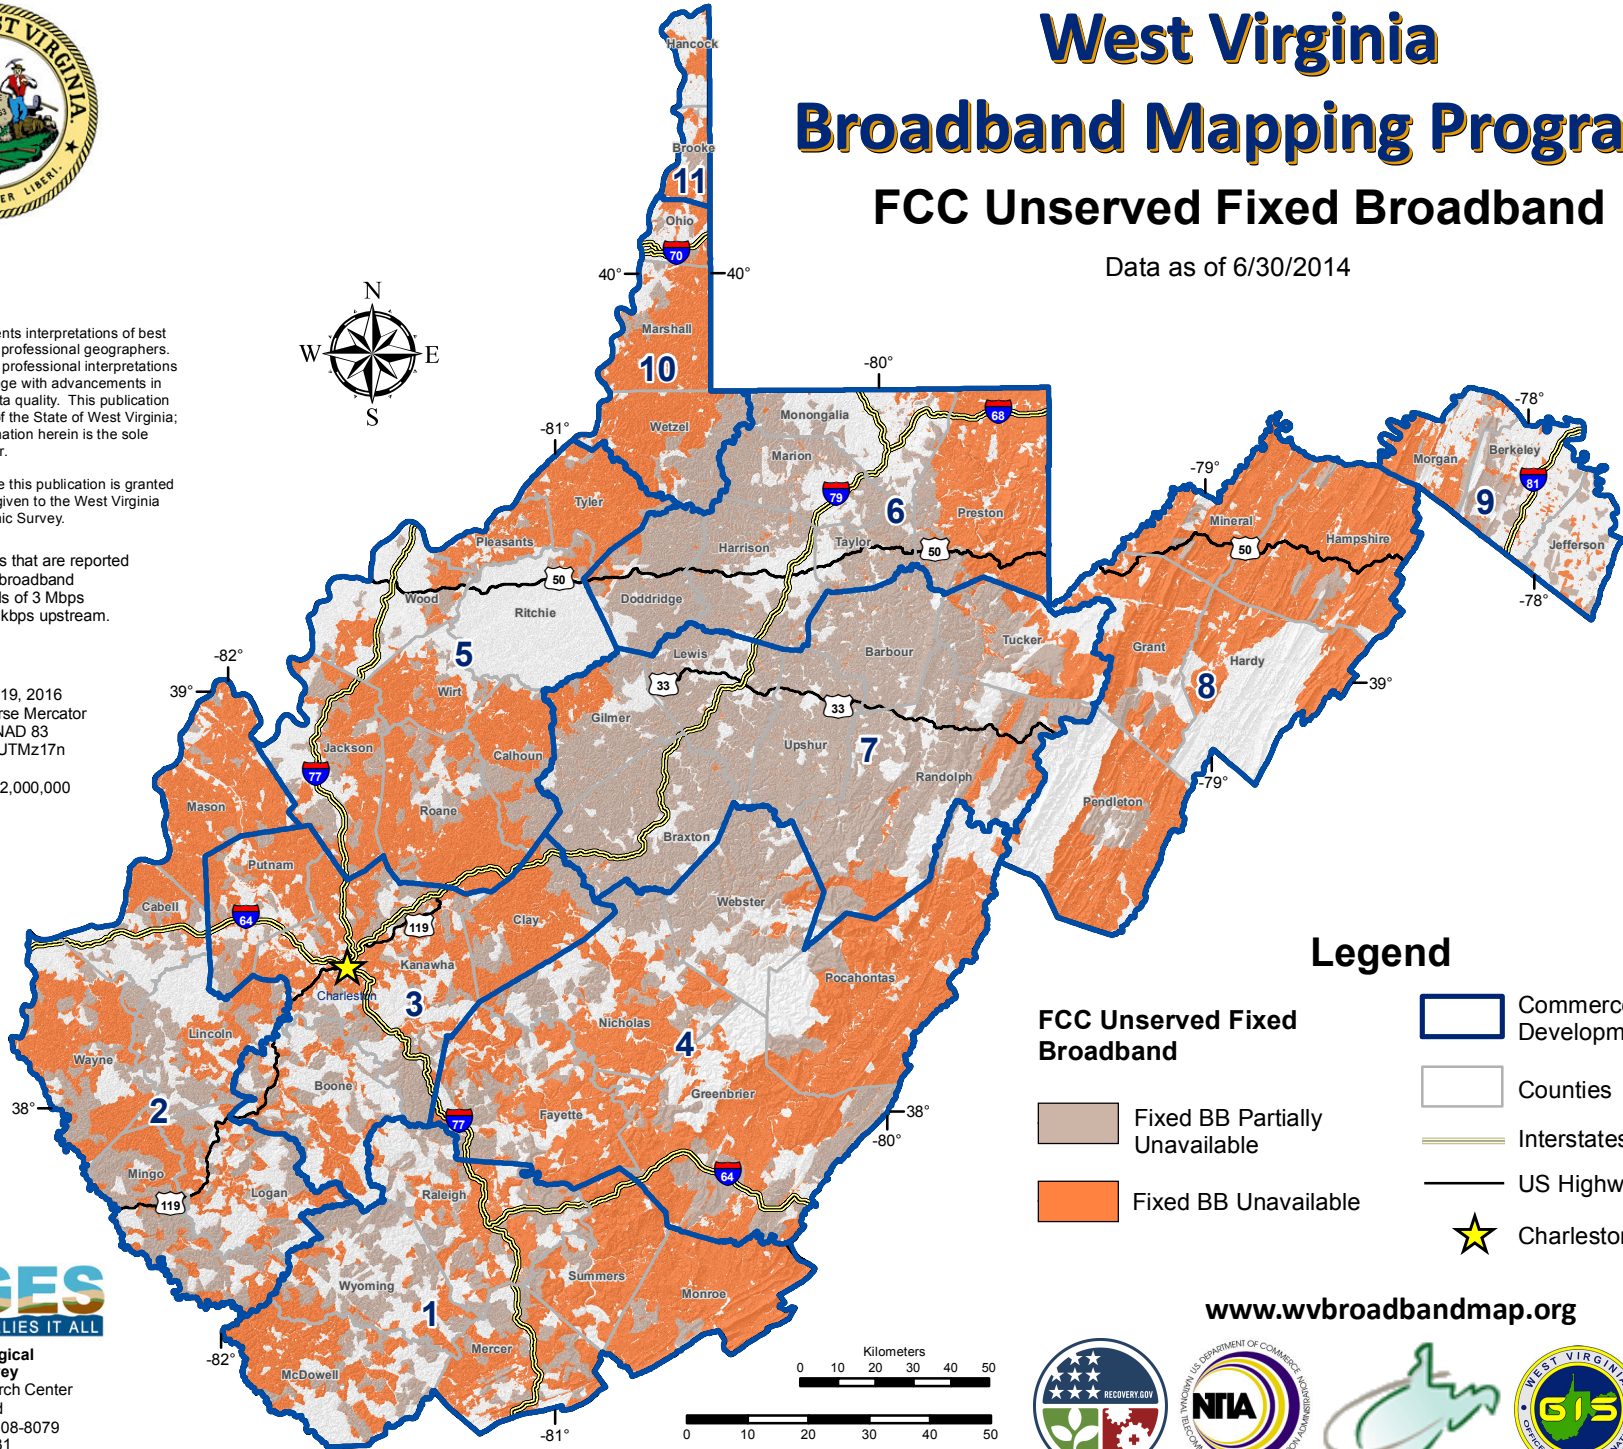

# West Virginia Broadband Mapping Program

## FCC Unserviced Fixed Broadband

Data as of 6/30/2014

Permission to reproduce this publication is granted if acknowledgement is given to the West Virginia Geological and Economic Survey.

This map shows areas that are reported as unserved by fixed broadband with advertised speeds of 3 Mbps downstream and 768 kbps upstream.

Map Date: January 19, 2016  
Projection: Transverse Mercator  
Horizontal Datum: NAD 83  
Coordinate System: UTMz17n  
Map scale for full 8.5" x 11" display: 1:2,000,000