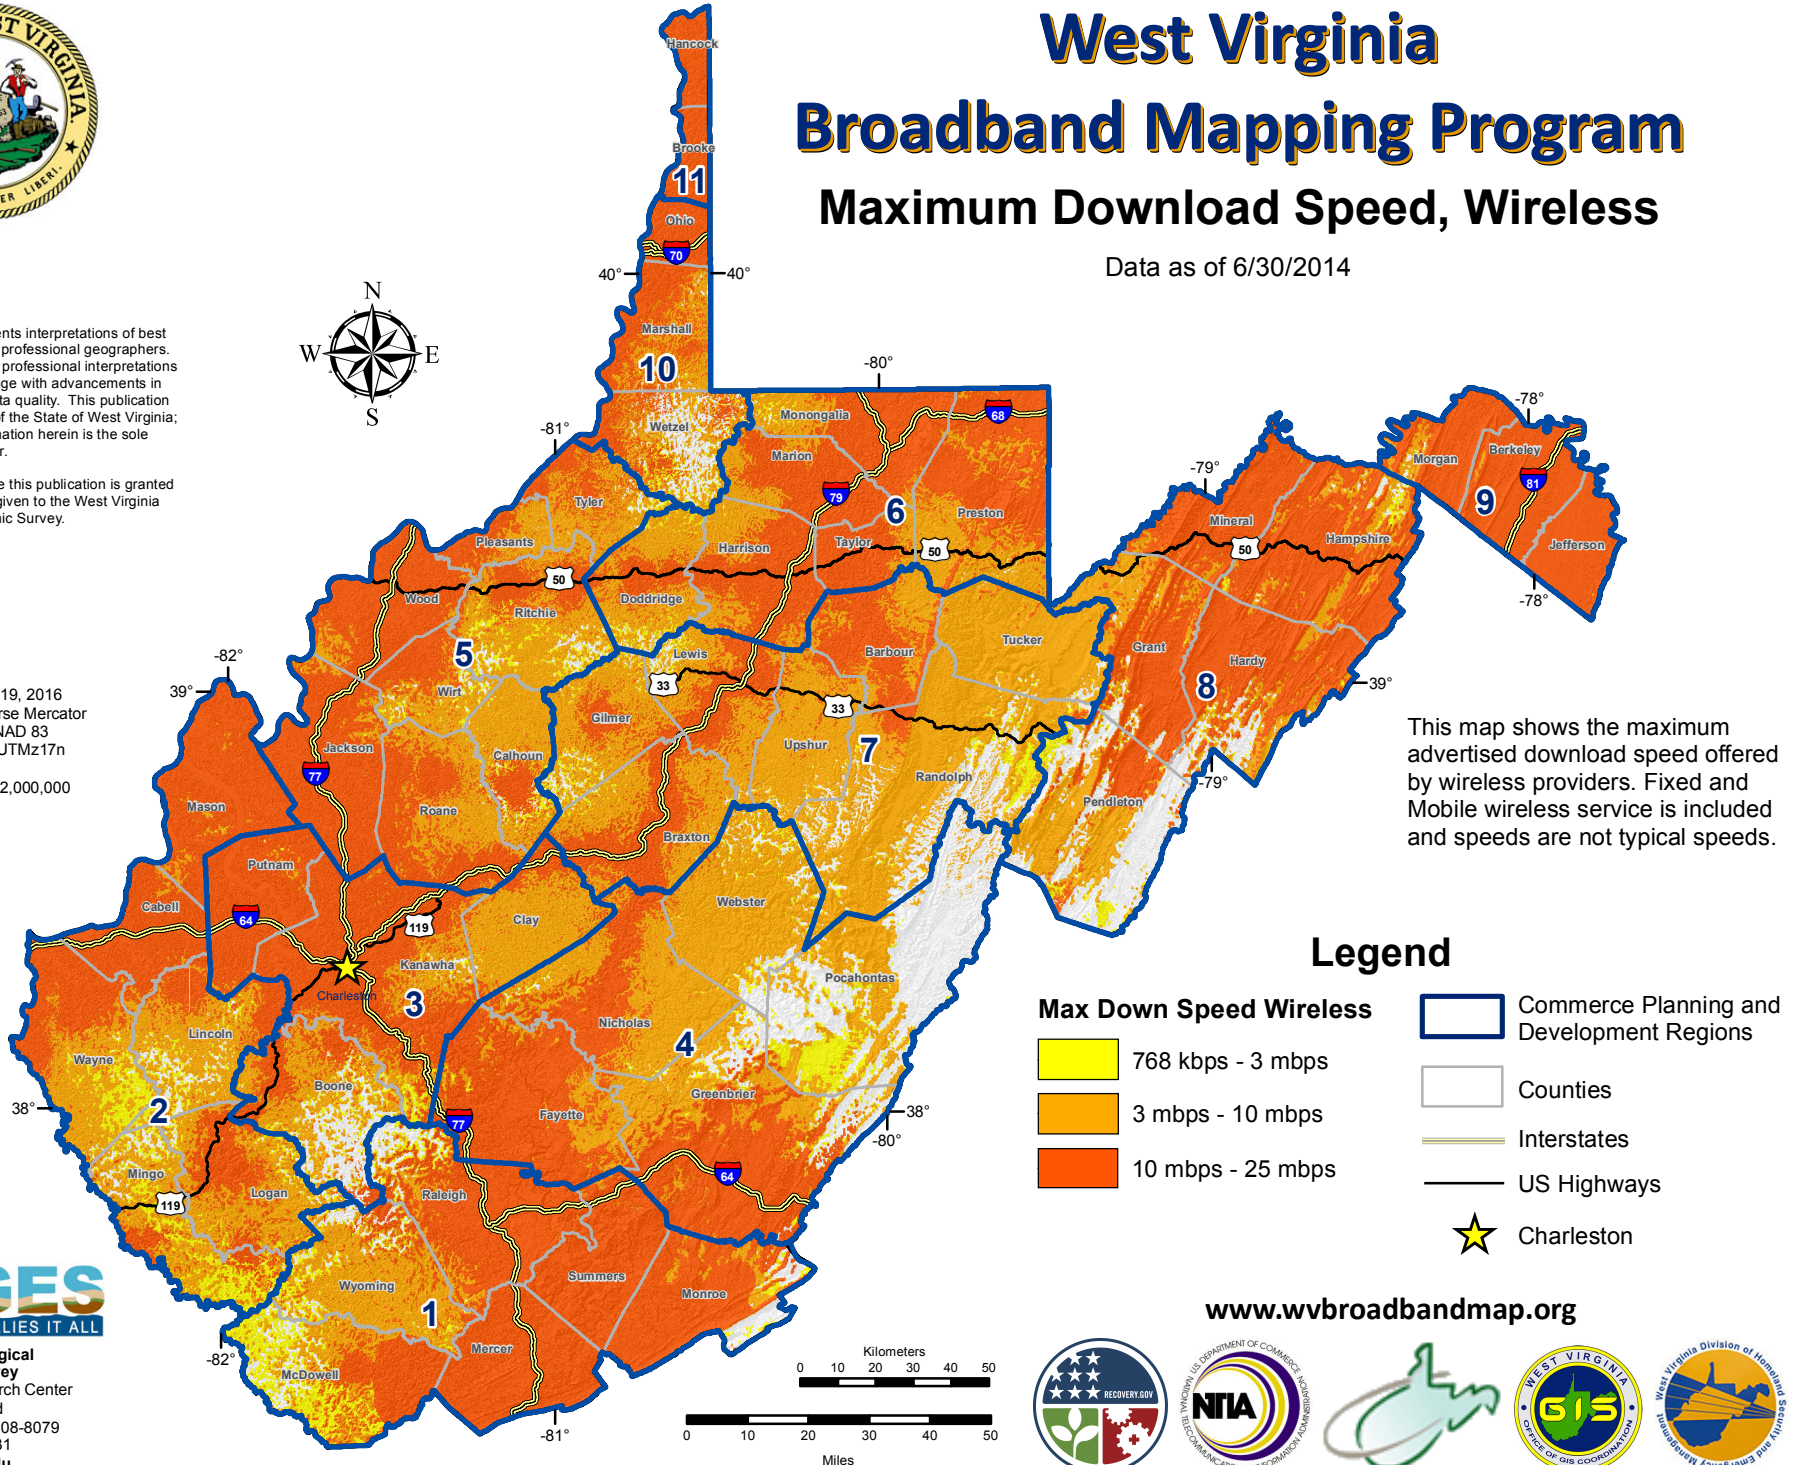

West Virginia Broadband Mapping Program

Maximum Download Speed, Wireless

Data as of 6/30/2014

Publications Policy:

This publication represents interpretations of best available data made by professional geographers. As in all research work, professional interpretations may vary, and can change with advancements in both technology and data quality. This publication is offered as a service of the State of West Virginia; proper use of the information herein is the sole responsibility of the user.

Permission to reproduce this publication is granted if acknowledgement is given to the West Virginia Geological and Economic Survey.

Map Date: January 19, 2016
Projection: Transverse Mercator
Horizontal Datum: NAD 83
Coordinate System: UTMz17n
Map scale for full 8.5" x 11" display: 1:2,000,000

This map shows the maximum advertised download speed offered by wireless providers. Fixed and Mobile wireless service is included and speeds are not typical speeds.

Legend

Max Down Speed Wireless

- 768 kbps - 3 mbps
- 3 mbps - 10 mbps
- 10 mbps - 25 mbps