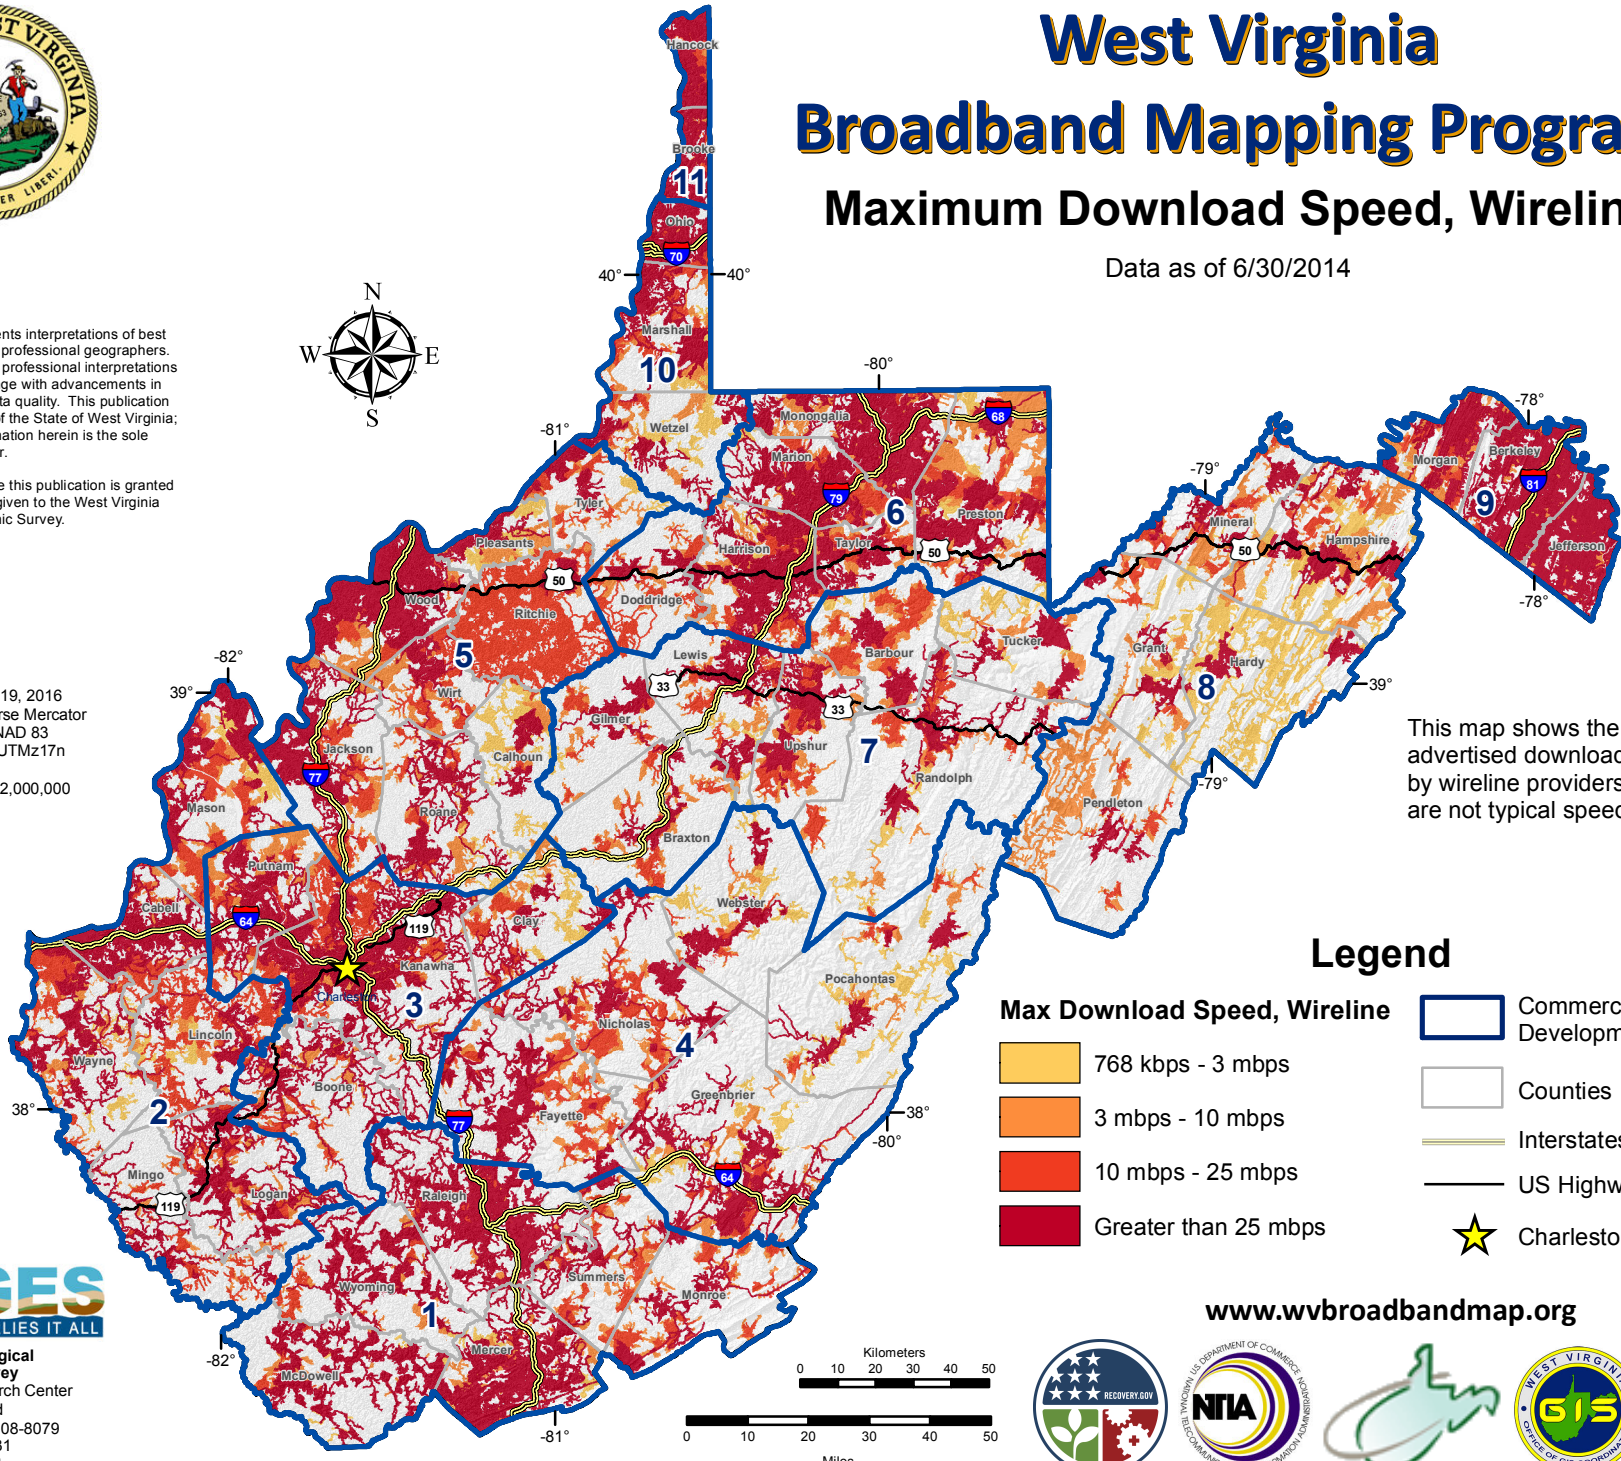

# West Virginia Broadband Mapping Program

## Maximum Download Speed, Wireline

Data as of 6/30/2014

Permission to reproduce this publication is granted if acknowledgement is given to the West Virginia Geological and Economic Survey.

Map Date: January 19, 2016  
Projection: Transverse Mercator  
Horizontal Datum: NAD 83  
Coordinate System: UTMz17n  
Map scale for full 8.5" x 11" display: 1:2,000,000

This map shows the maximum advertised download speed offered by wireline providers. These speeds are not typical speeds.