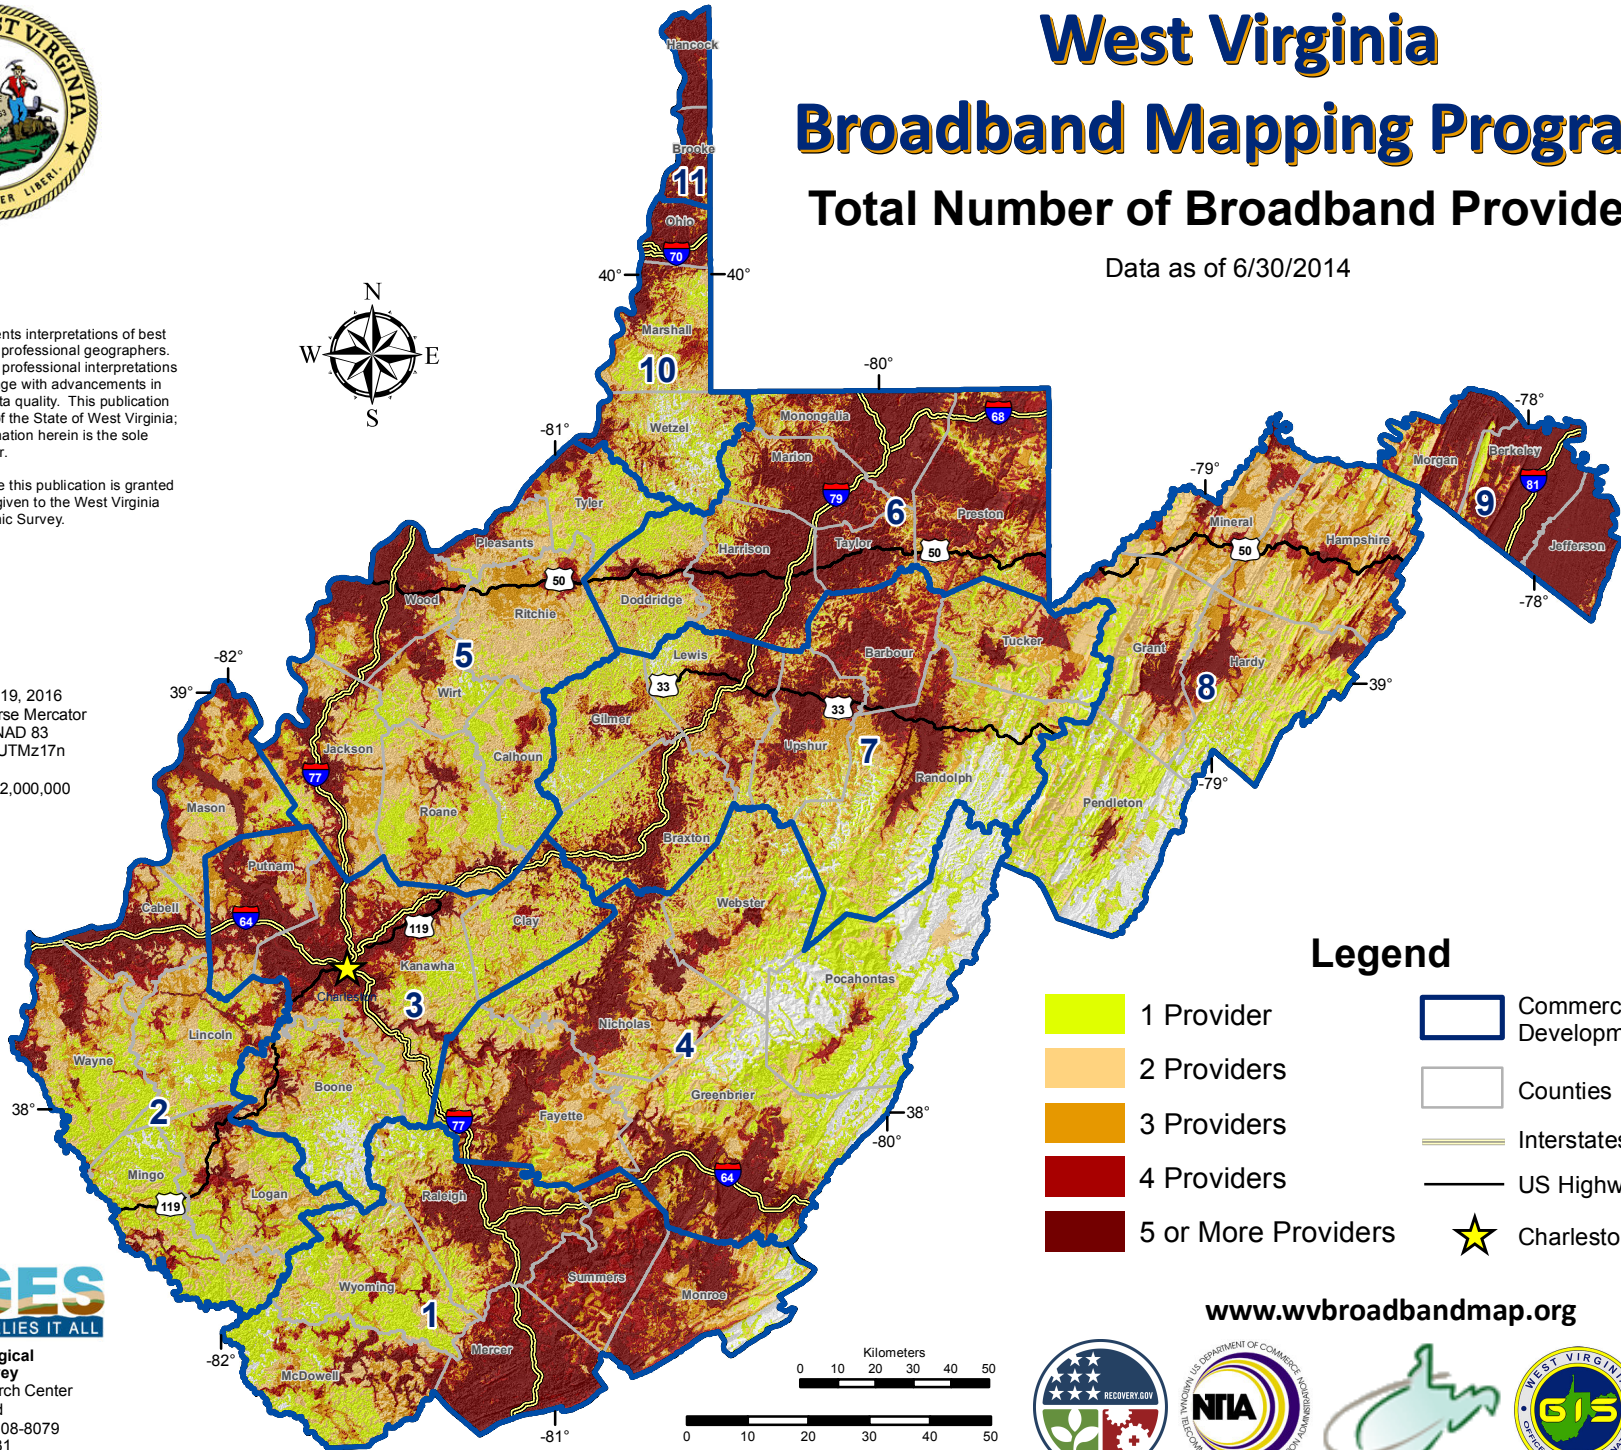

# West Virginia Broadband Mapping Program

## Total Number of Broadband Providers

Data as of 6/30/2014

Permission to reproduce this publication is granted if acknowledgement is given to the West Virginia Geological and Economic Survey.

Map Date: January 19, 2016  
Projection: Transverse Mercator  
Horizontal Datum: NAD 83  
Coordinate System: UTMz17n  
Map scale for full 8.5" x 11" display: 1:2,000,000

### Legend

- 1 Provider
- 2 Providers
- 3 Providers
- 4 Providers
- 5 or More Providers
- Commerce Planning and Development Regions
- Counties
- Interstates
- US Highways
- ★ Charleston

[www.wvbroadbandmap.org](http://www.wvbroadbandmap.org)