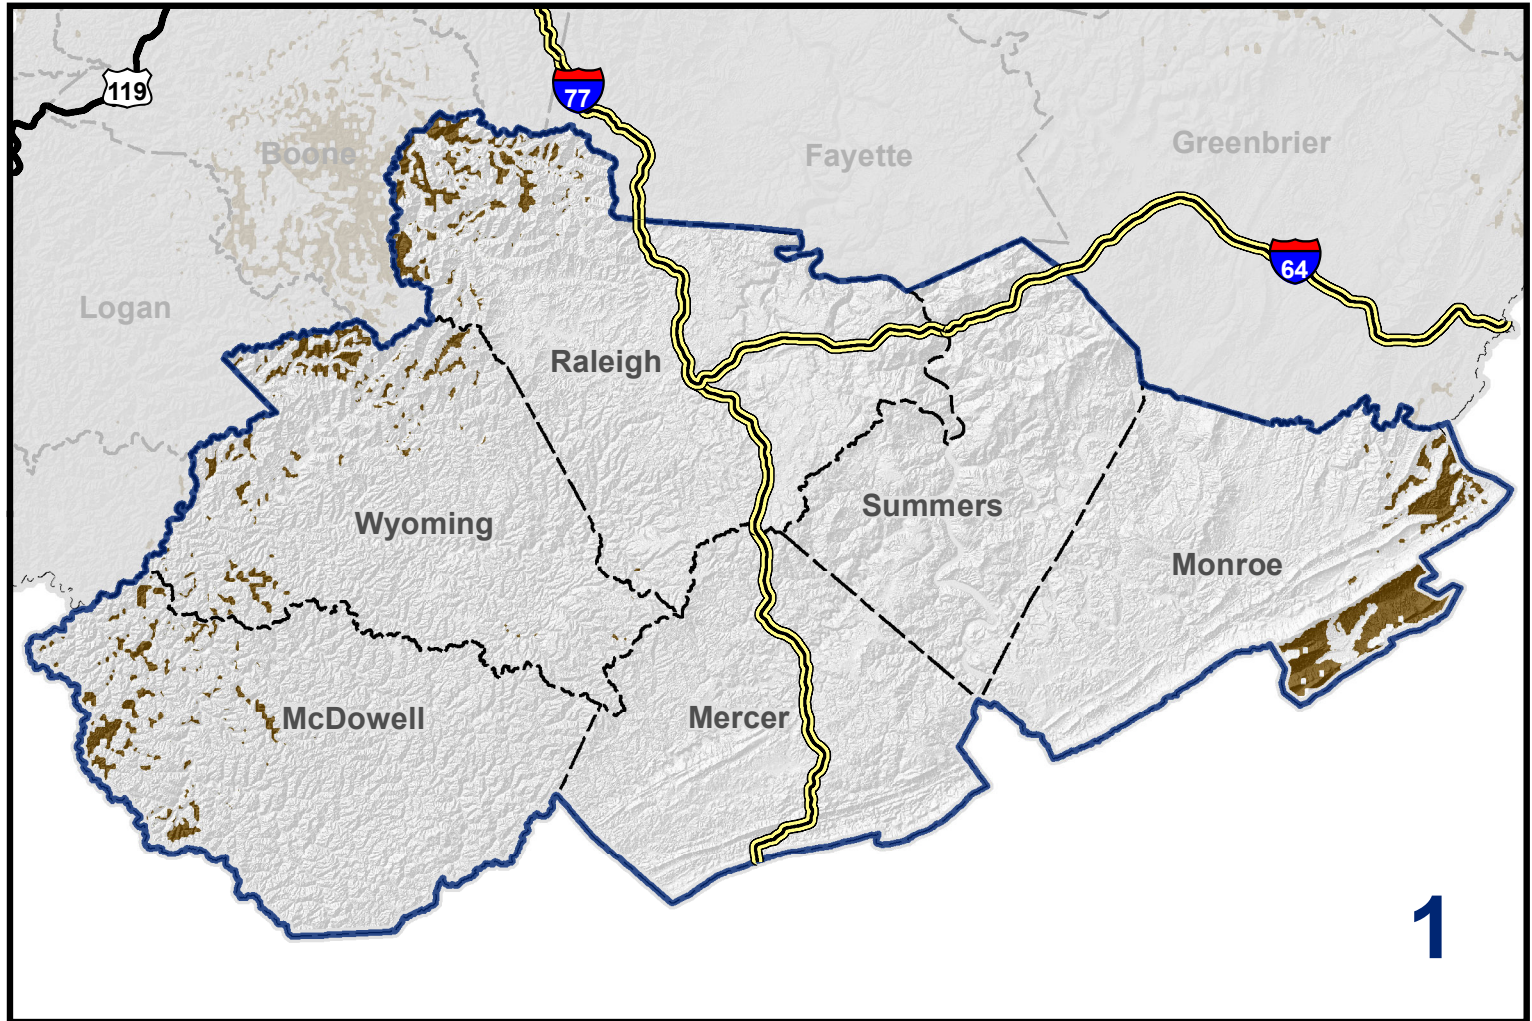

# West Virginia Broadband Mapping Program Region 1 - No Broadband Coverage

Data as of 6/30/2014

Permission to reproduce this publication is granted if acknowledgement is given to the West Virginia Geological and Economic Survey.

Map Date: January 29, 2016  
Projection: Transverse Mercator  
Horizontal Datum: NAD 83  
Coordinate System: UTMz17n  
Map scale for full  
8.5" x 11" display: 1:800,000