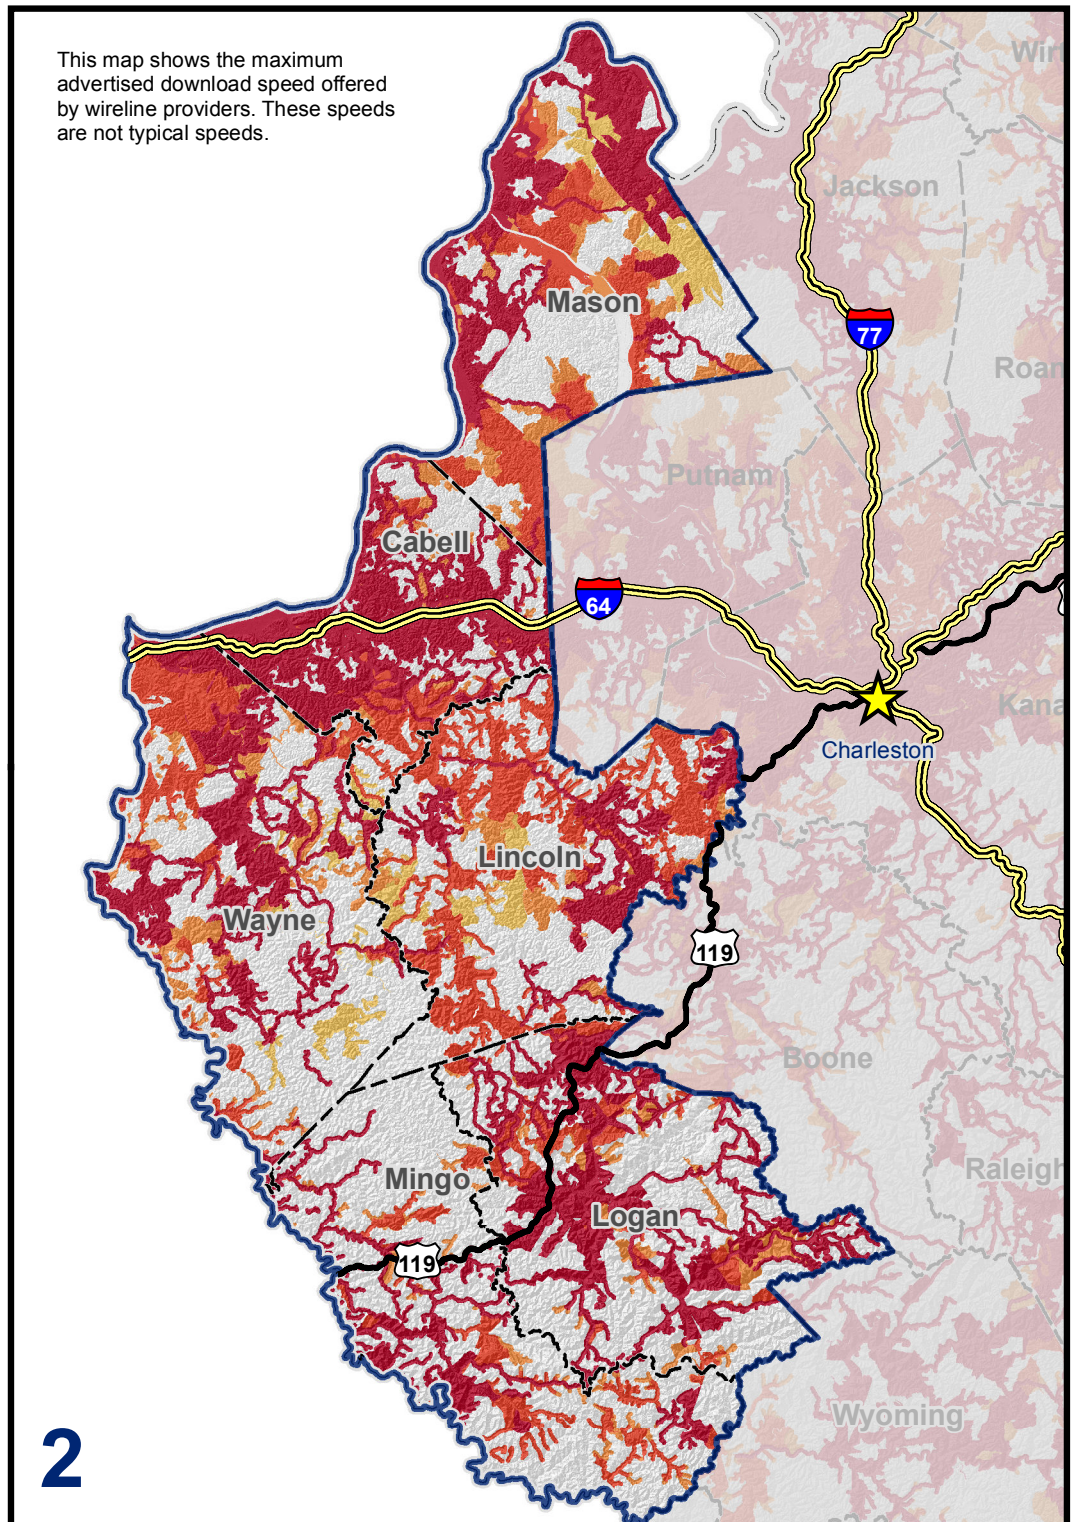

West Virginia

Broadband Mapping Program

Region 2 - Maximum Download Speed, Wireline

Data as of 6/30/2014

Publications Policy:

This publication represents interpretations of best available data made by professional geographers. As in all research work, professional interpretations may vary, and can change with advancements in both technology and data quality. This publication is offered as a service of the State of West Virginia; proper use of the information herein is the sole responsibility of the user.

Permission to reproduce this publication is granted if acknowledgement is given to the West Virginia Geological and Economic Survey.

Map Date: January 29, 2016
Projection: Transverse Mercator
Horizontal Datum: NAD 83
Coordinate System: UTMz17n
Map scale for full 8.5" x 11" display: 1:850,000

Legend

Max Download Speed, Wireline

- 768 kbps - 3 mbps
- 3 mbps - 10 mbps
- 10 mbps - 25 mbps
- Greater than 25 mbps

Commerce Planning & Development Regions

Counties

Interstates

US Highways

Charleston