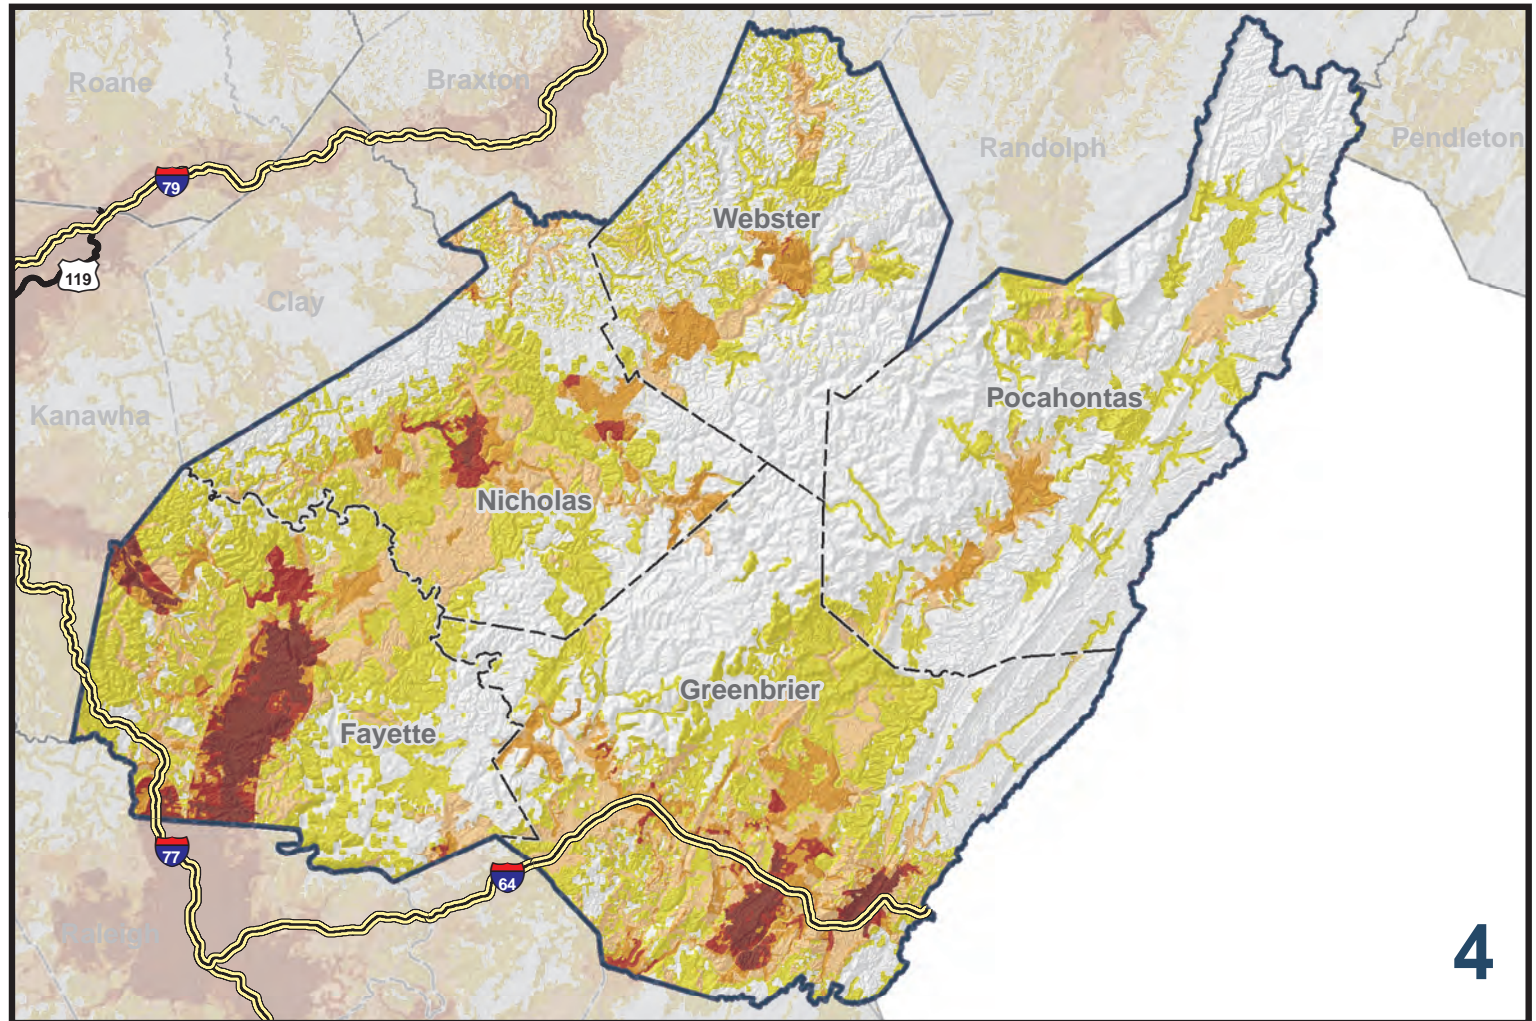

Legend

- 1 Provider
- 2 Providers
- 3 Providers
- 4 Providers
- 5 or More Providers
- Commerce Planning & Development Regions
- Counties
- Interstates
- US Highways