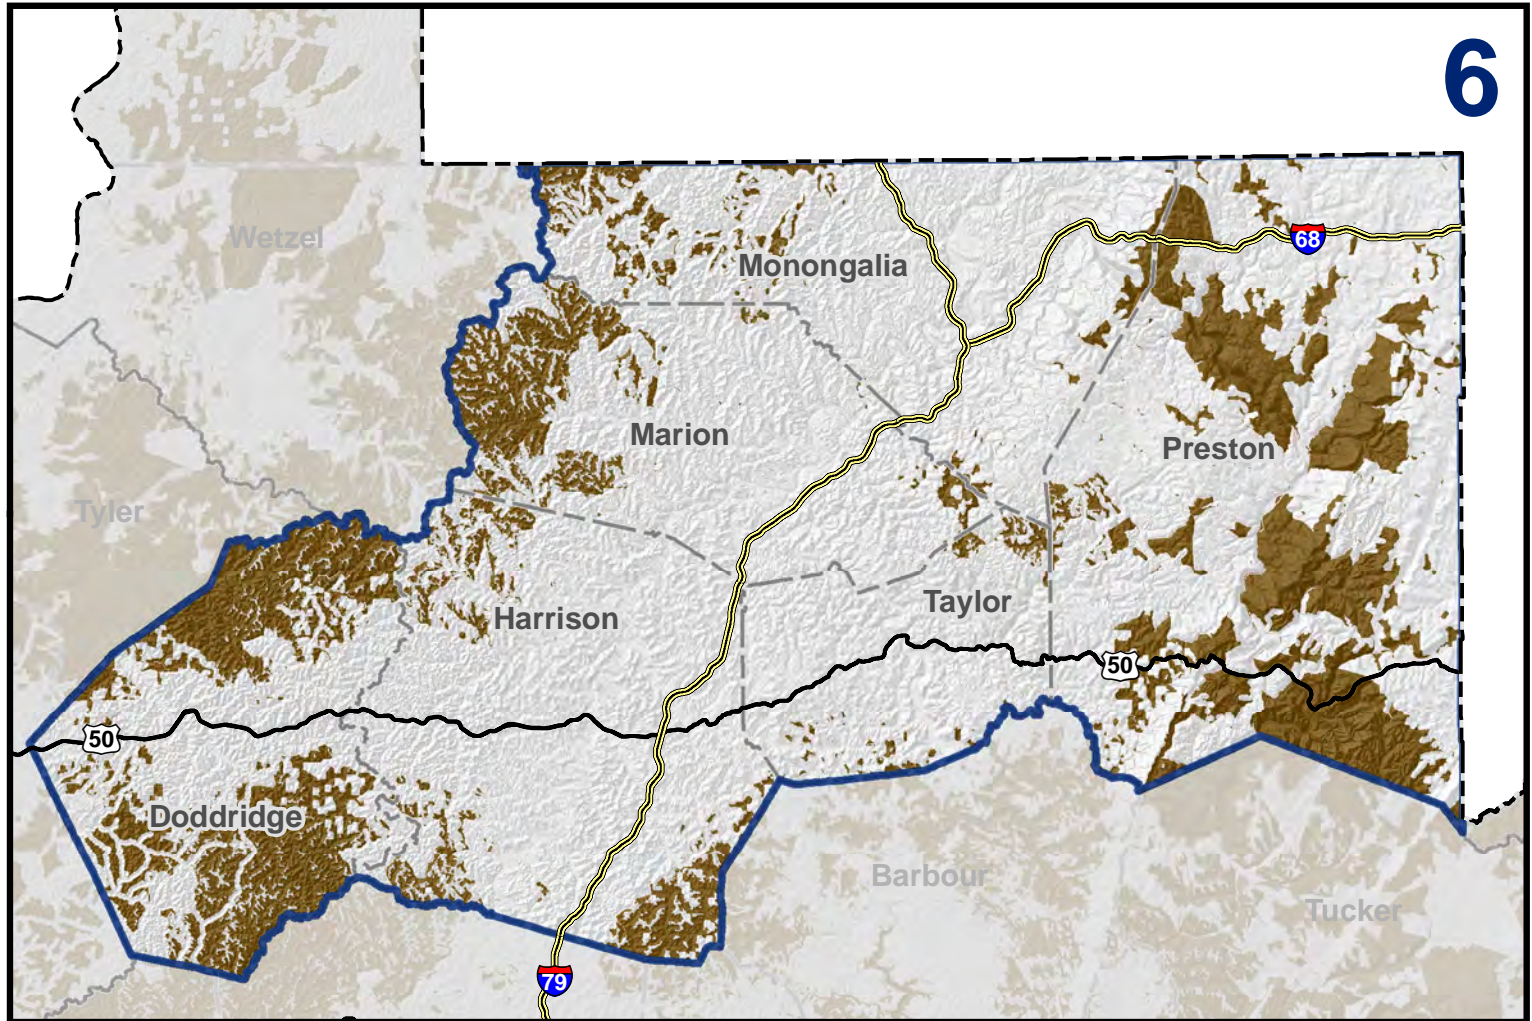

Publications Policy:

This publication represents interpretations of best available data made by professional geographers. As in all research work, professional interpretations may vary, and can change with advancements in both technology and data quality. This publication is offered as a service of the State of West Virginia; proper use of the information herein is the sole responsibility of the user.

Permission to reproduce this publication is granted if acknowledgement is given to the West Virginia Geological and Economic Survey and the West Virginia Broadband Mapping Program.

Map Date: June 29, 2012
Projection: Transverse Mercator
Horizontal Datum: NAD 83
Coordinate System: UTMz17n
Map scale for full 8.5" x 11" display: 1:650,000

6