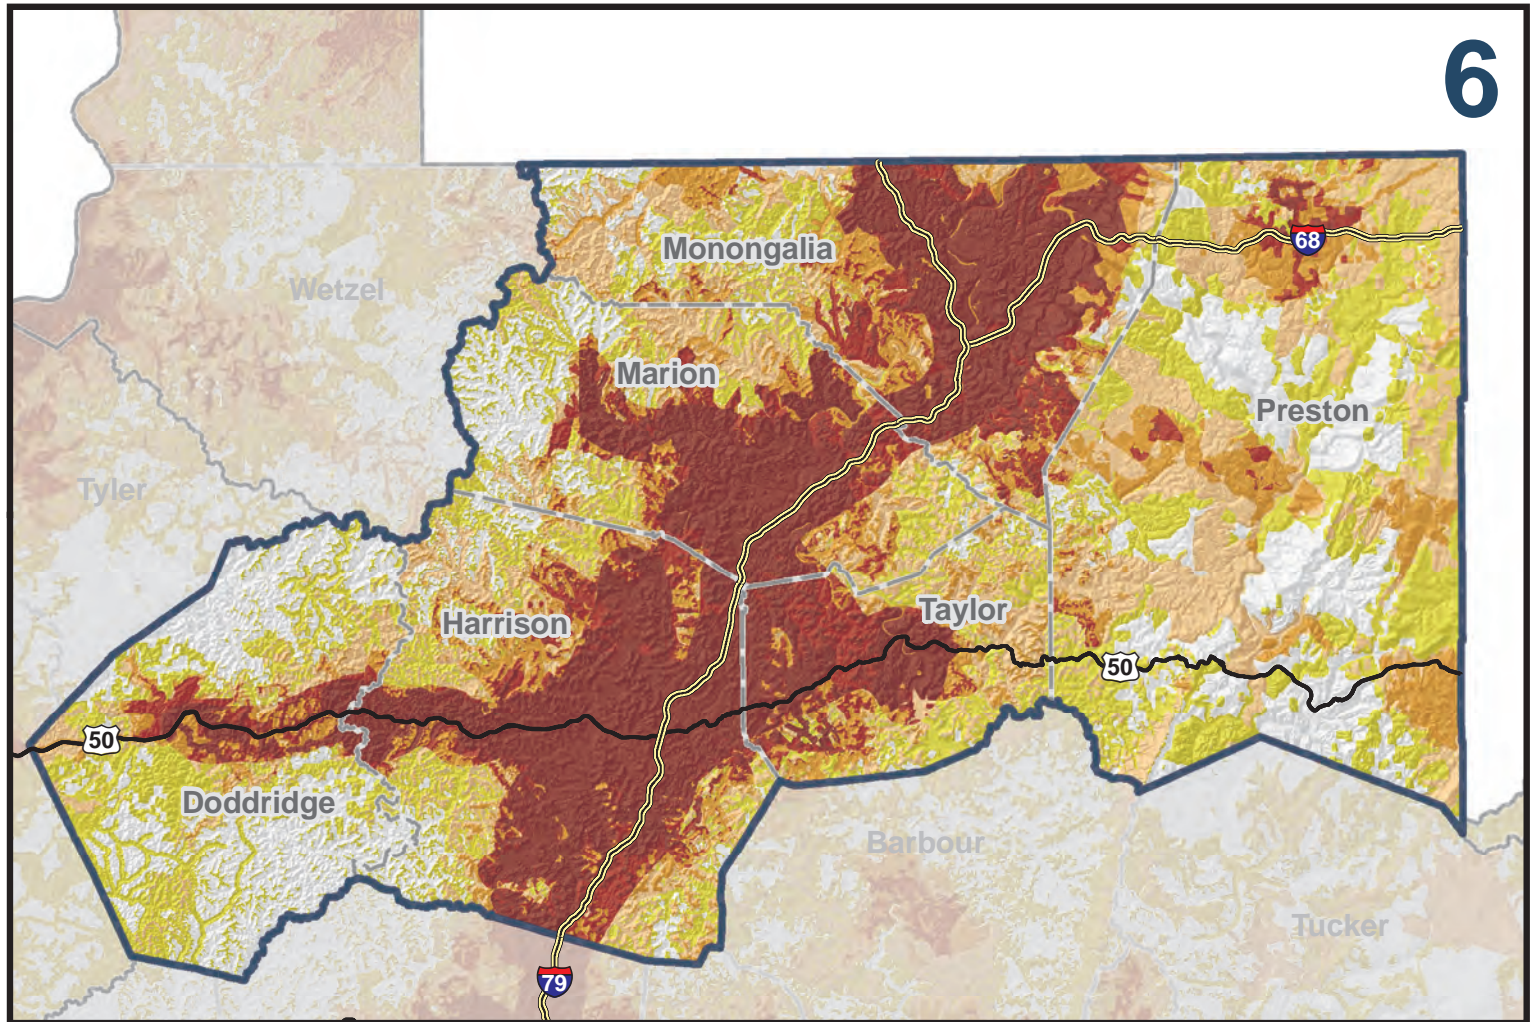

## Region 6 - Total Number of Broadband Providers

Data as of 9/30/2012

Permission to reproduce this publication is granted if acknowledgement is given to the West Virginia Geological and Economic Survey.

Map Date: November 30, 2012  
Projection: Transverse Mercator  
Horizontal Datum: NAD 83  
Coordinate System: UTMz17n  
Map scale for full 8.5" x 11" display: 1:650,000

### Legend

- 1 Provider
- 2 Providers
- 3 Providers
- 4 Providers
- 5 or More Providers
- Commerce Planning & Development Regions
- State Boundary
- Counties
- Interstates
- US Highways