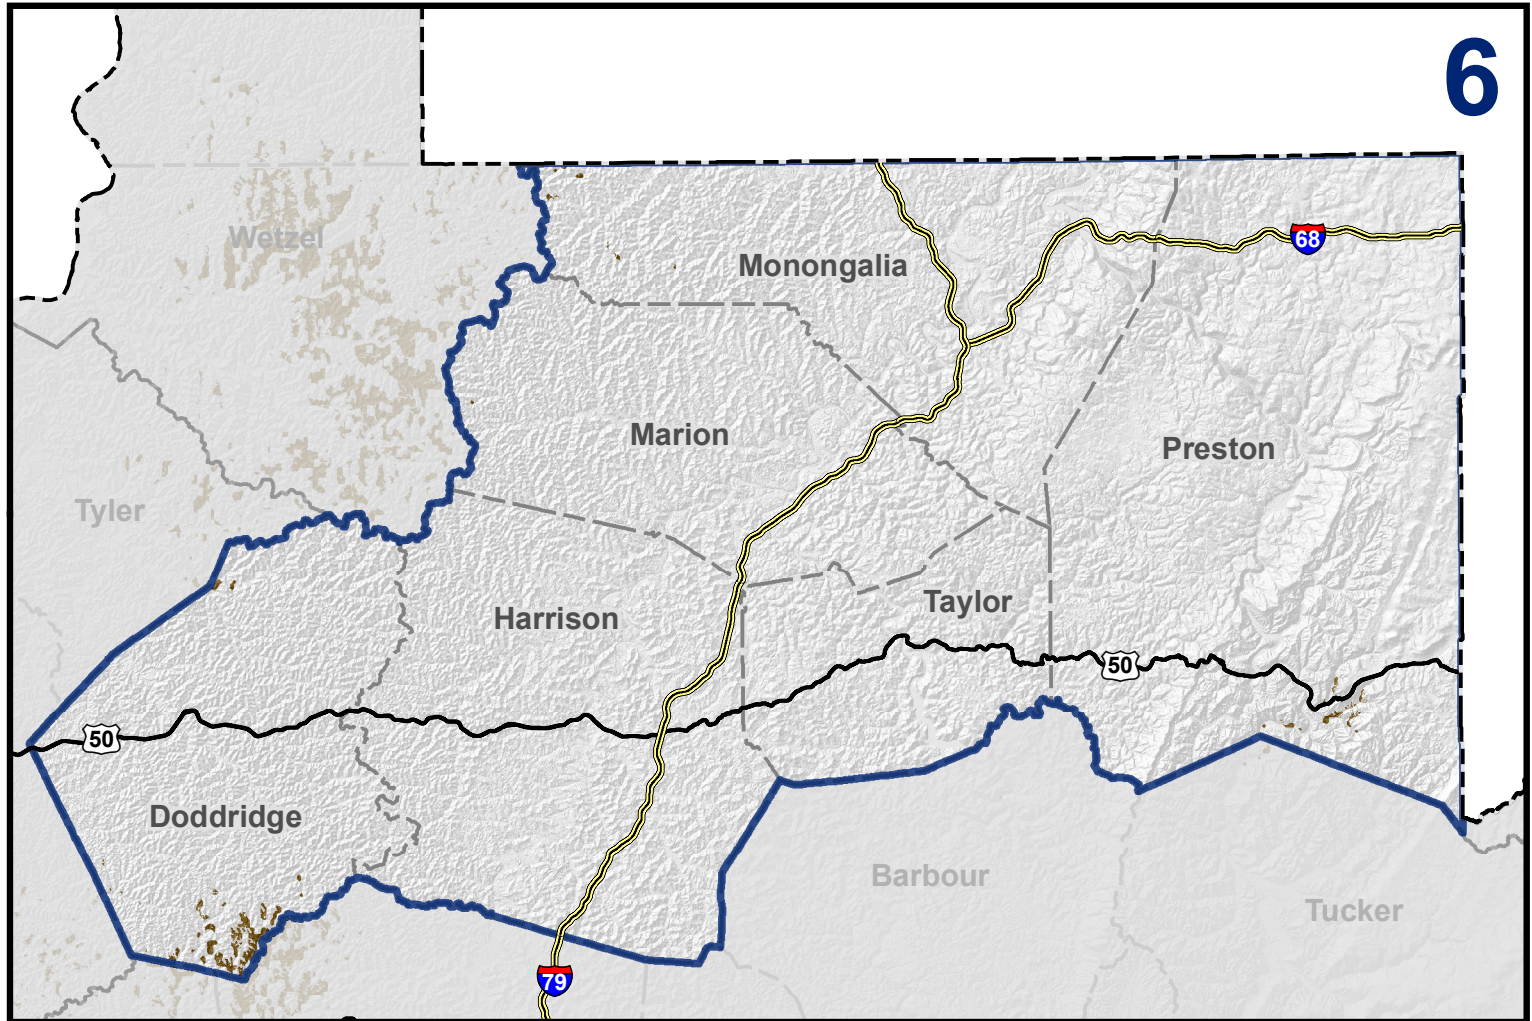

Publications Policy:

This publication represents interpretations of best available data made by professional geographers. As in all research work, professional interpretations may vary, and can change with advancements in both technology and data quality. This publication is offered as a service of the State of West Virginia; proper use of the information herein is the sole responsibility of the user.

Permission to reproduce this publication is granted if acknowledgement is given to the West Virginia Geological and Economic Survey and the West Virginia Broadband Mapping Program.

Map Date: January 29, 2016
Projection: Transverse Mercator
Horizontal Datum: NAD 83
Coordinate System: UTMz17n
Map scale for full 8.5" x 11" display: 1:650,000

6