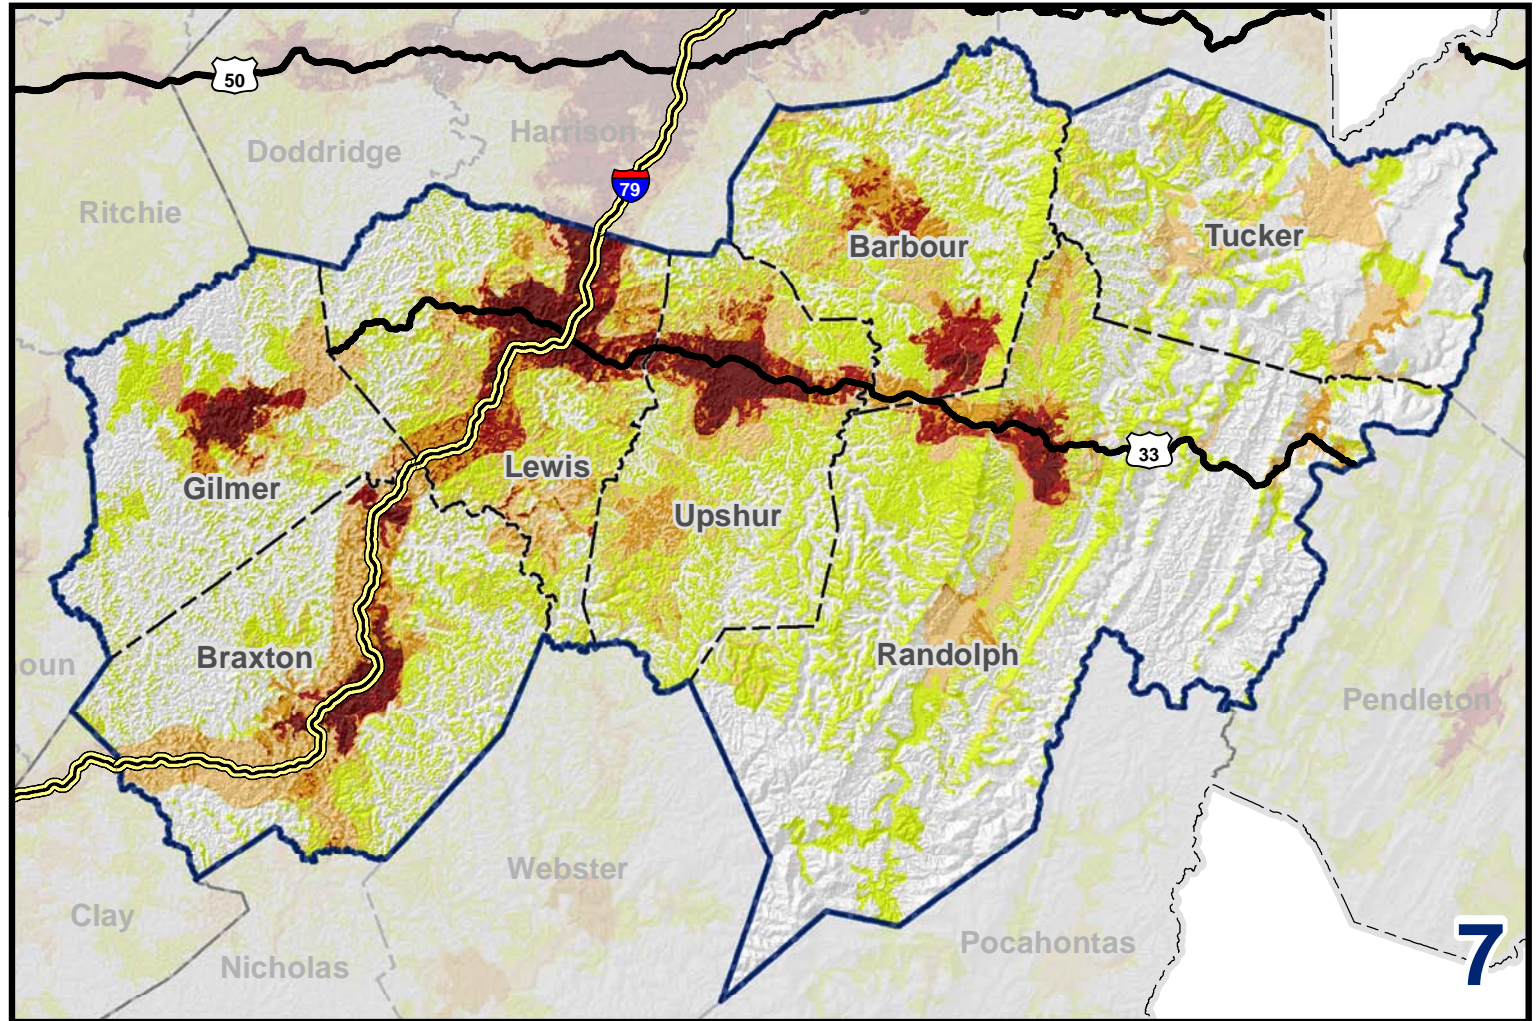

Legend

- 1 Provider
- 2 Providers
- 3 Providers
- 4 Providers
- 5 or More Providers
- Commerce Planning & Development Regions
- Counties
- Interstates
- US Highways