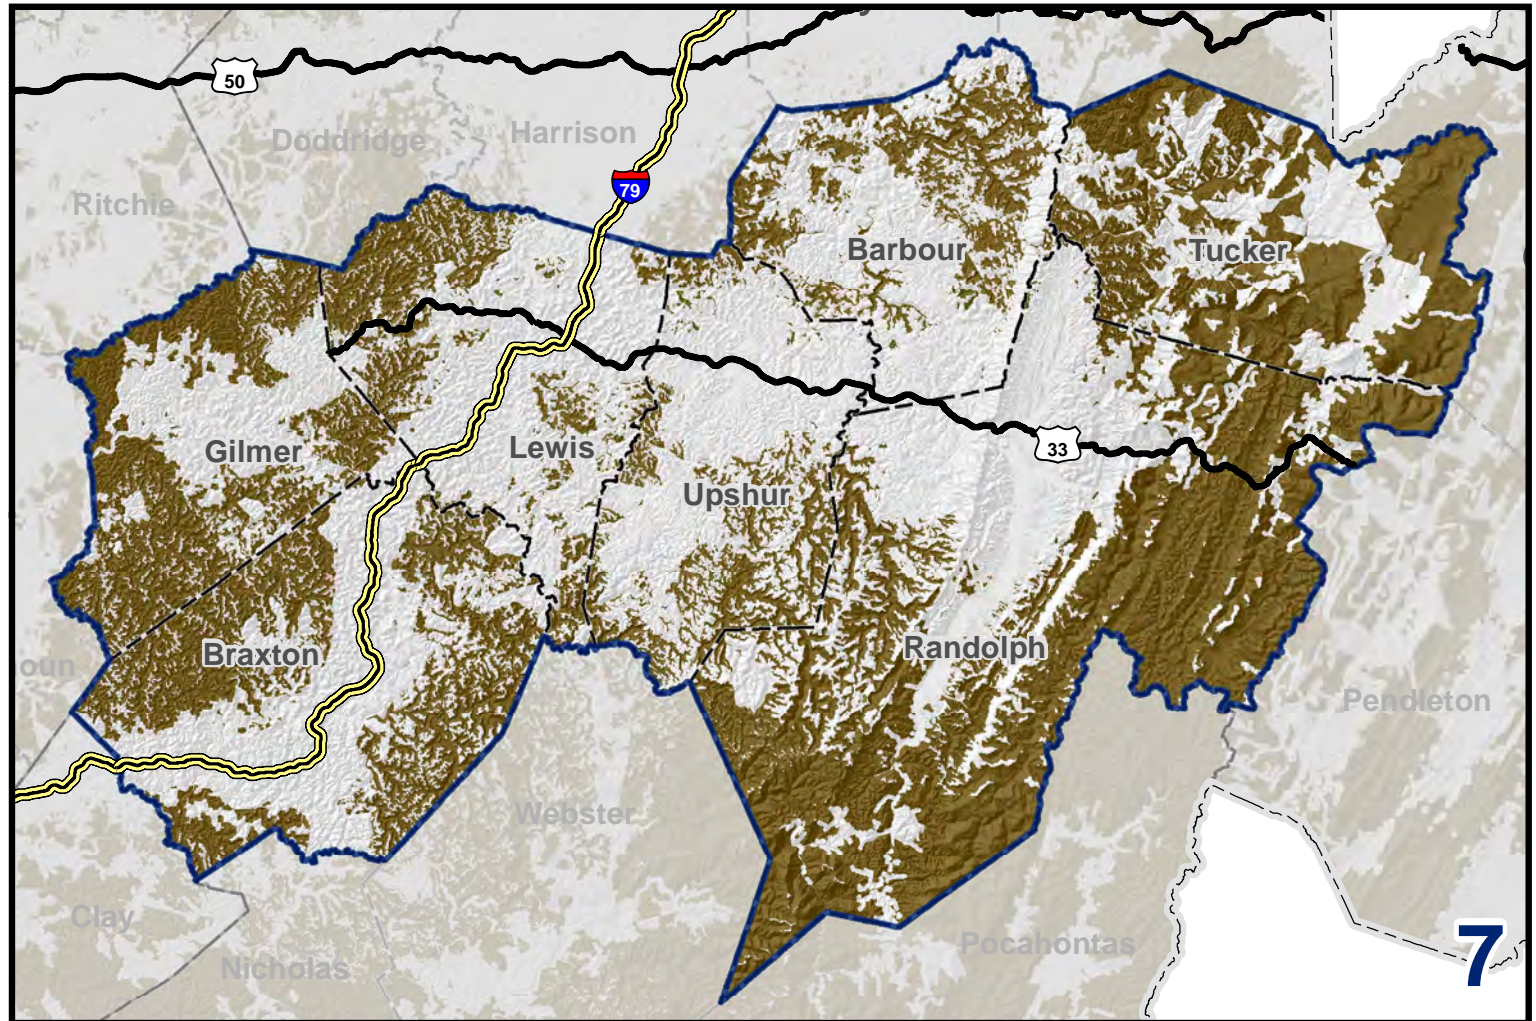

Legend

- No Broadband Coverage
- Commerce Planning & Development Regions
- Counties
- Interstates
- US Highways