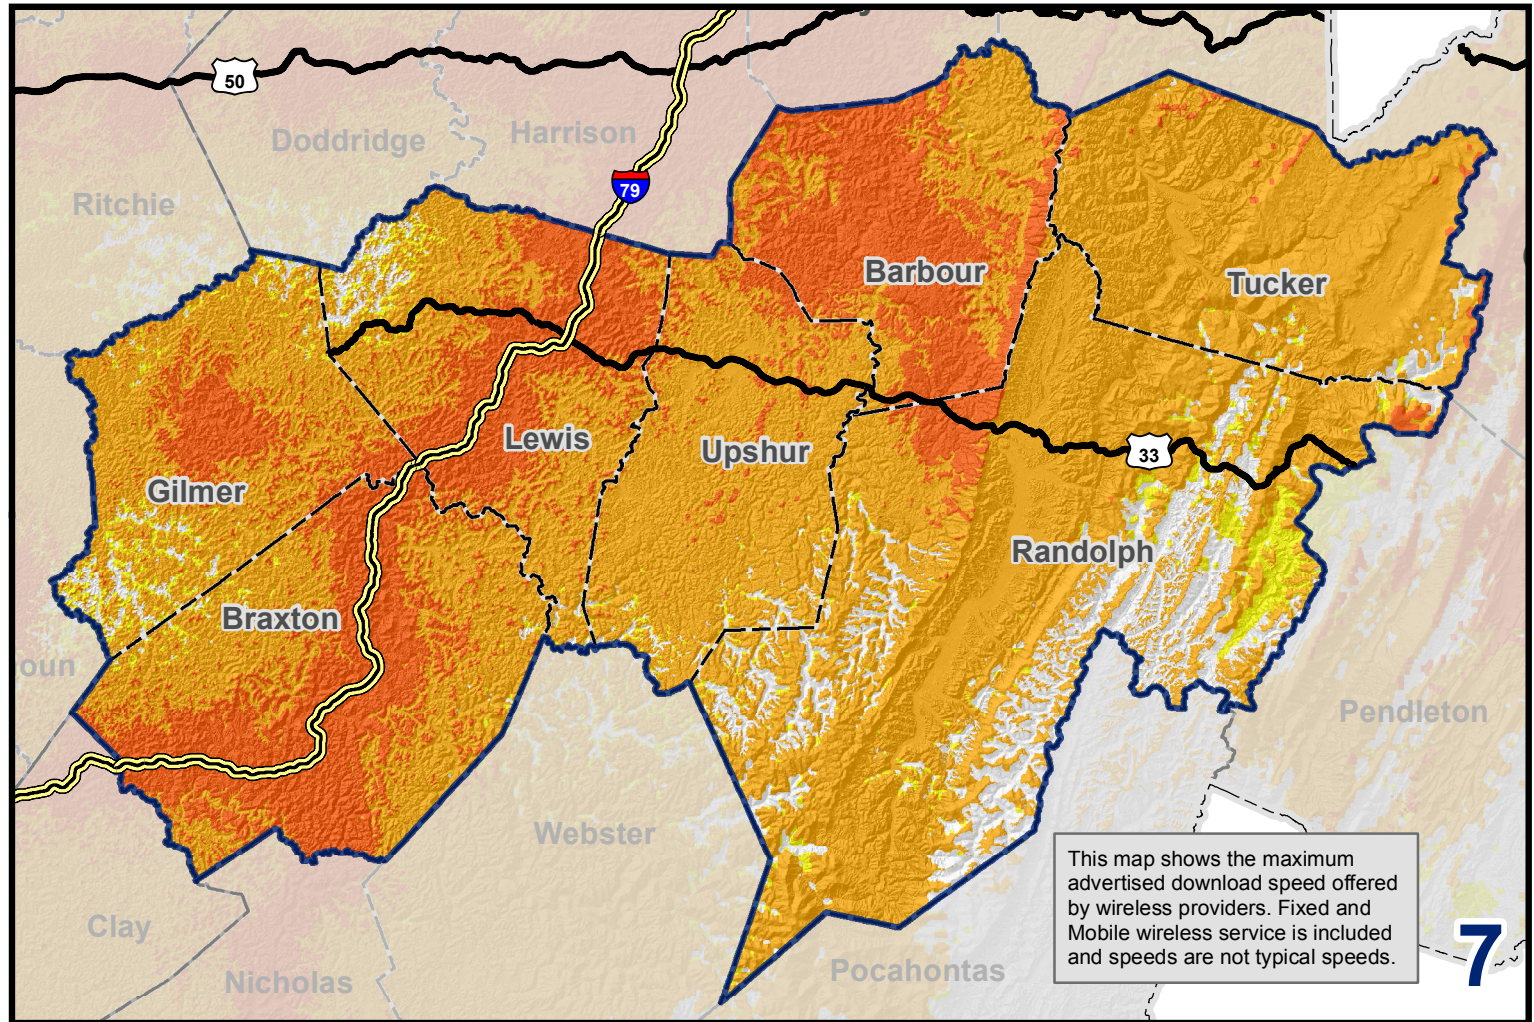

West Virginia

Broadband Mapping Program

Region 7 - Maximum Download Speed, Wireless

Data as of 6/30/2014

Publications Policy:

This publication represents interpretations of best available data made by professional geographers. As in all research work, professional interpretations may vary, and can change with advancements in both technology and data quality. This publication is offered as a service of the State of West Virginia; proper use of the information herein is the sole responsibility of the user.

Permission to reproduce this publication is granted if acknowledgement is given to the West Virginia Geological and Economic Survey.

Map Date: January 29, 2016
 Projection: Transverse Mercator
 Horizontal Datum: NAD 83
 Coordinate System: UTMz17n
 Map scale for full 8.5" x 11" display: 1:800,000

Legend

Max Download Speed, Wireless

-  768 kbps - 3 mbps
-  3 mbps - 10 mbps
-  10 mbps - 25 mbps

-  Commerce Planning & Development Regions
-  Counties
-  Interstates
-  US Highways

This map shows the maximum advertised download speed offered by wireless providers. Fixed and Mobile wireless service is included and speeds are not typical speeds.