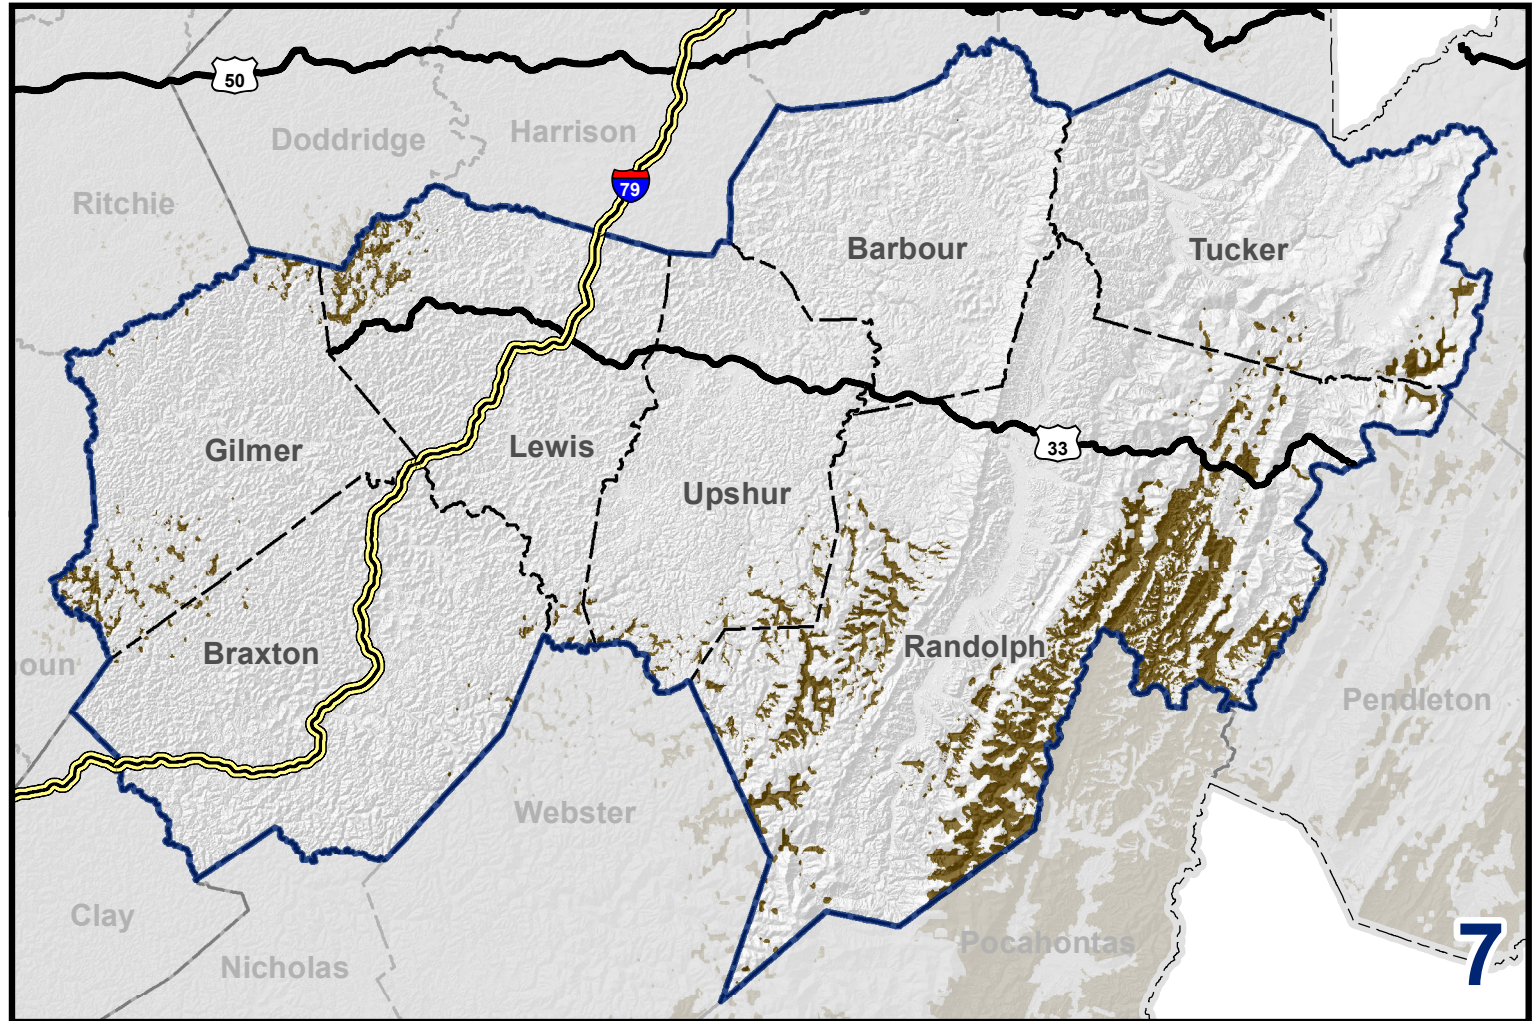

Legend

- No Broadband Coverage
- Commerce Planning & Development Regions
- Counties
- Interstates
- US Highways