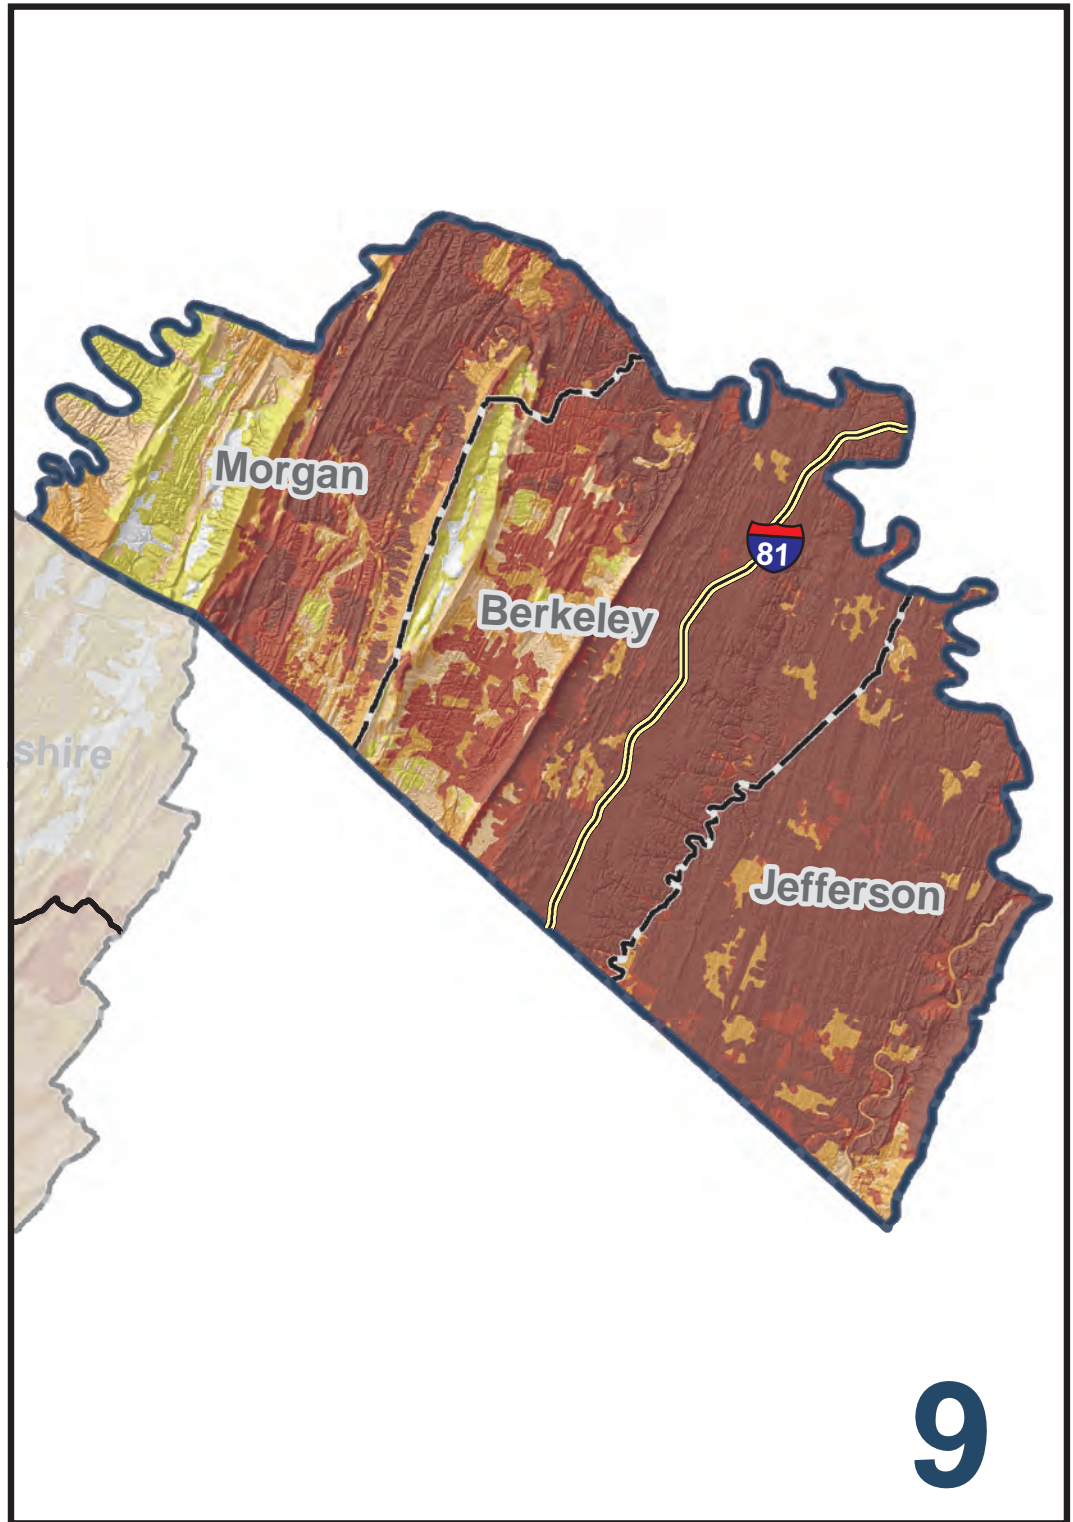

Legend

- 1 Provider
- 2 Providers
- 3 Providers
- 4 Providers
- 5 or More Providers
- Commerce Planning & Development Regions
- Counties
- Interstates
- US Highways