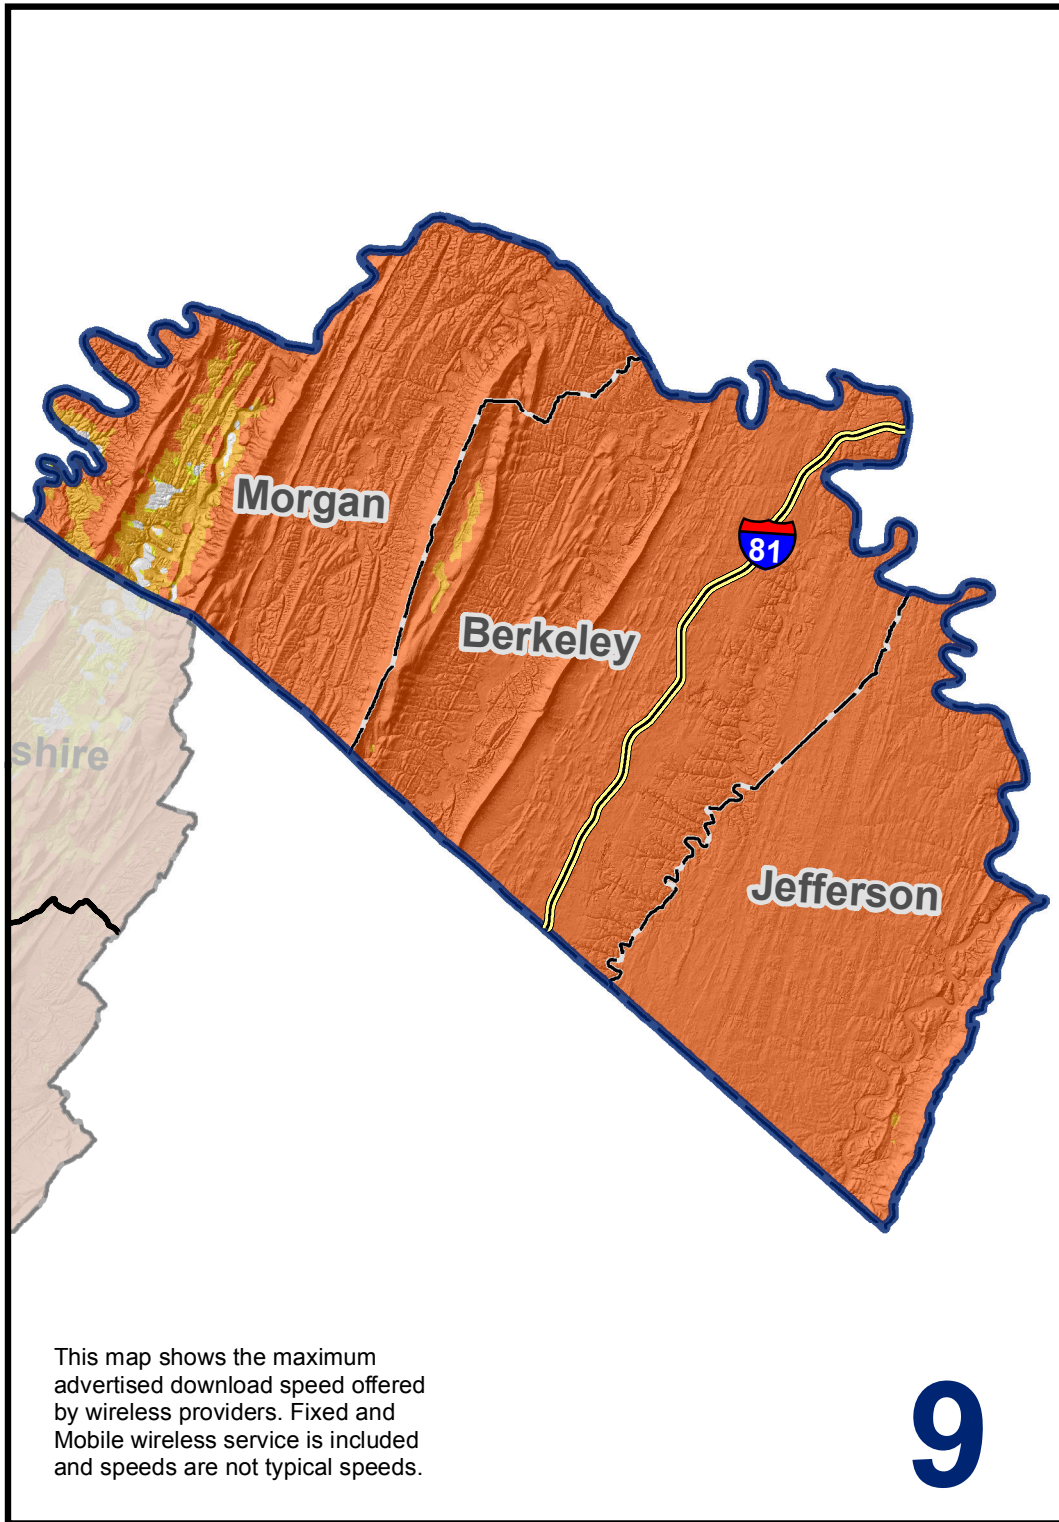

Legend

Max Download Speed, Wireless

-  768 kbps - 3 mbps
-  3 mbps - 10 mbps
-  10 mbps - 25 mbps

 Commerce Planning & Development Regions

 Counties

 Interstates

 US Highways

This map shows the maximum advertised download speed offered by wireless providers. Fixed and Mobile wireless service is included and speeds are not typical speeds.