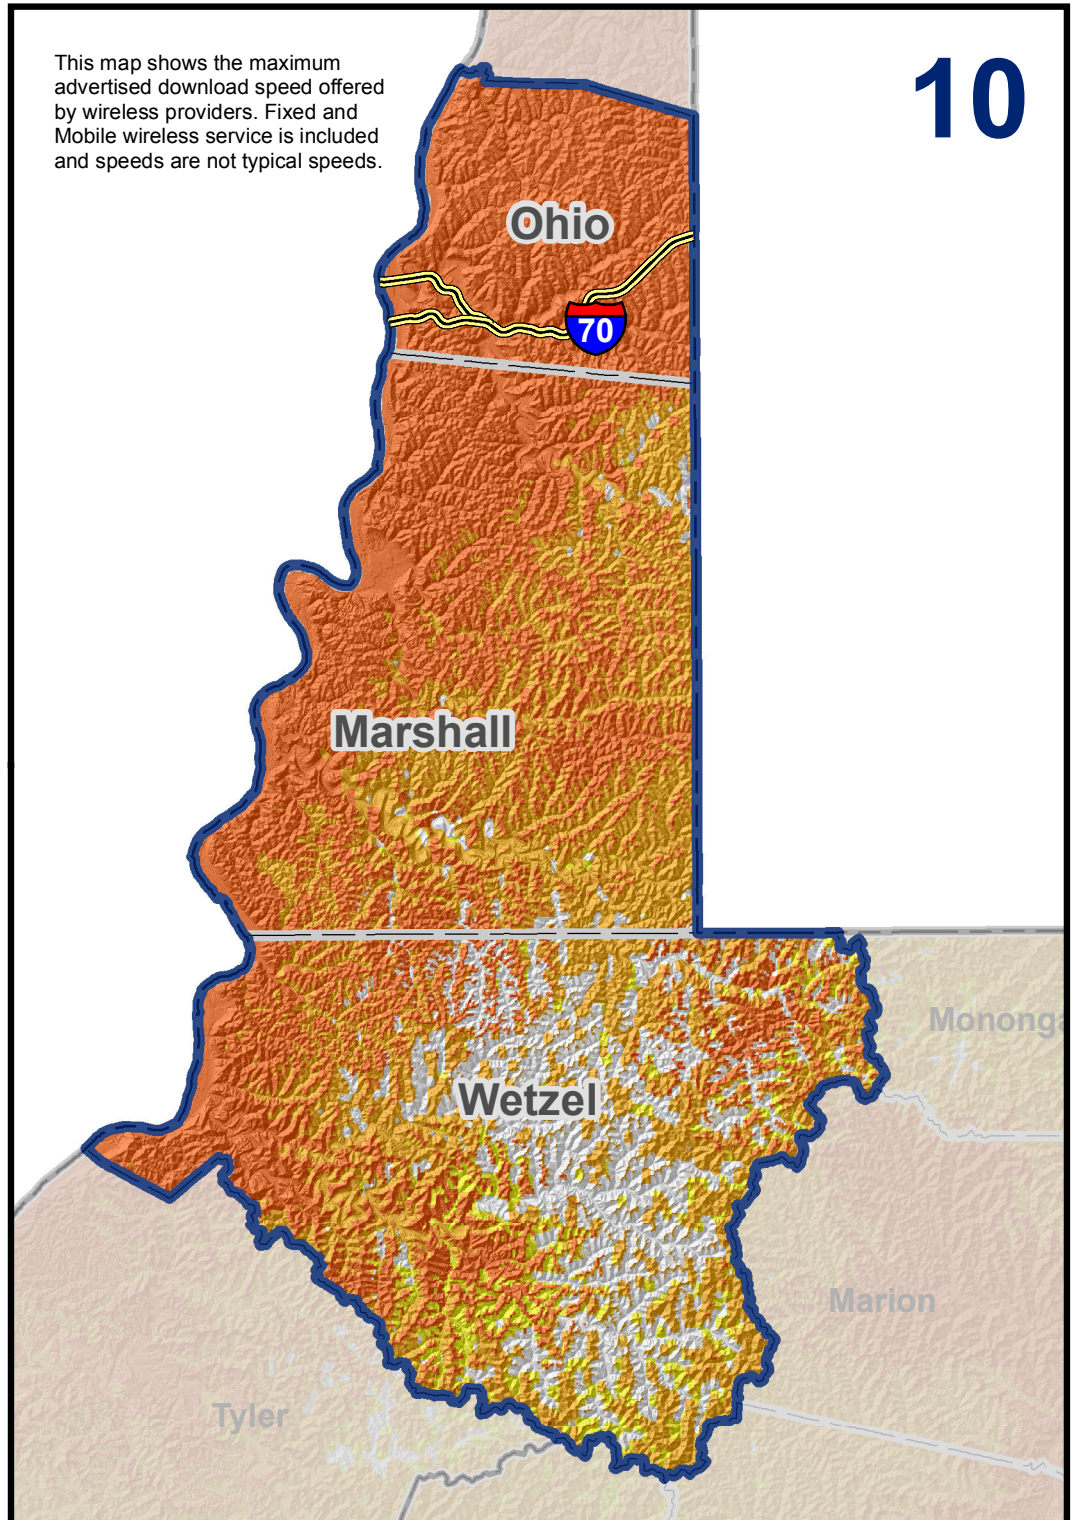

Legend

Max Download Speed, Wireless

- 768 kbps - 3 mbps
- 3 mbps - 10 mbps
- 10 mbps - 25 mbps

Commerce Planning & Development Regions

State Boundary

Counties

Interstate Highways

This map shows the maximum advertised download speed offered by wireless providers. Fixed and Mobile wireless service is included and speeds are not typical speeds.

10