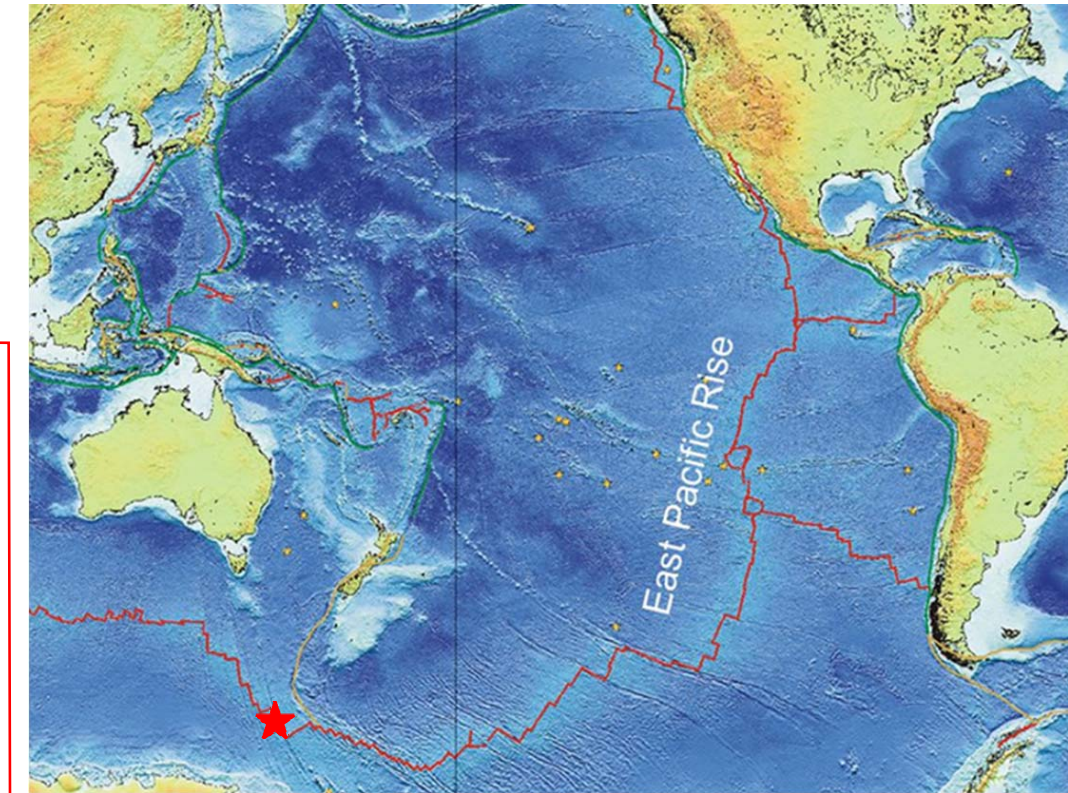

Felt Report - Tell Us!

0 0 0 0 0 0

Responses

Contribute to citizen science.
Please [tell us](#) about your experience.

Citizen Scientist Contributions