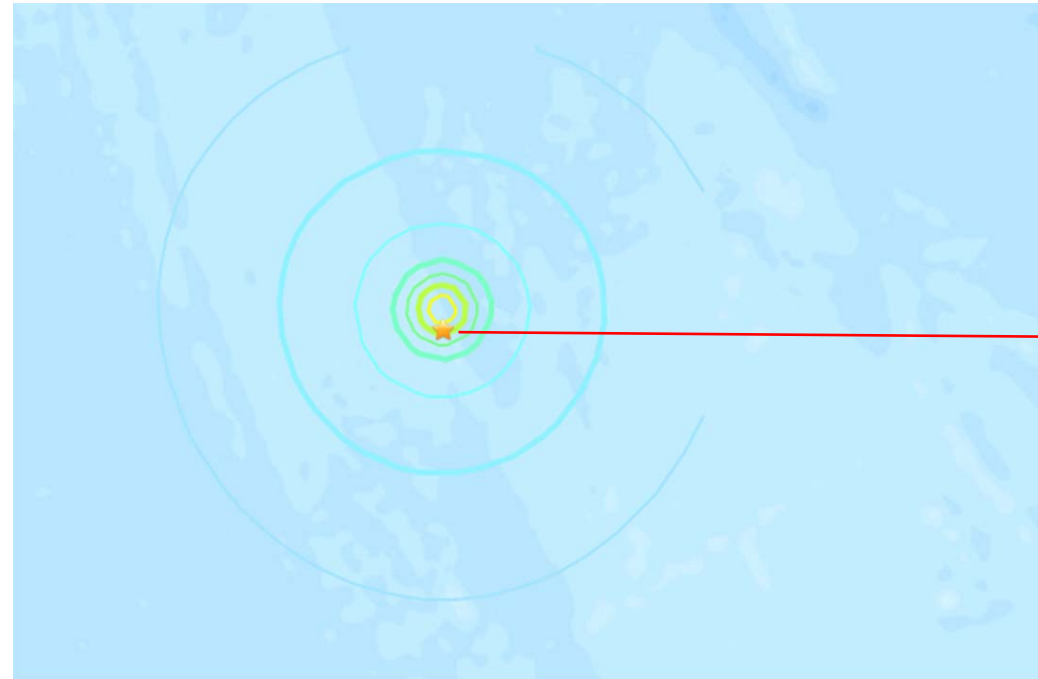

Felt Report - Tell Us!

0 0 0 0 0 0

Responses

Contribute to citizen science.
Please [tell us](#) about your experience.

Citizen Scientist Contributions