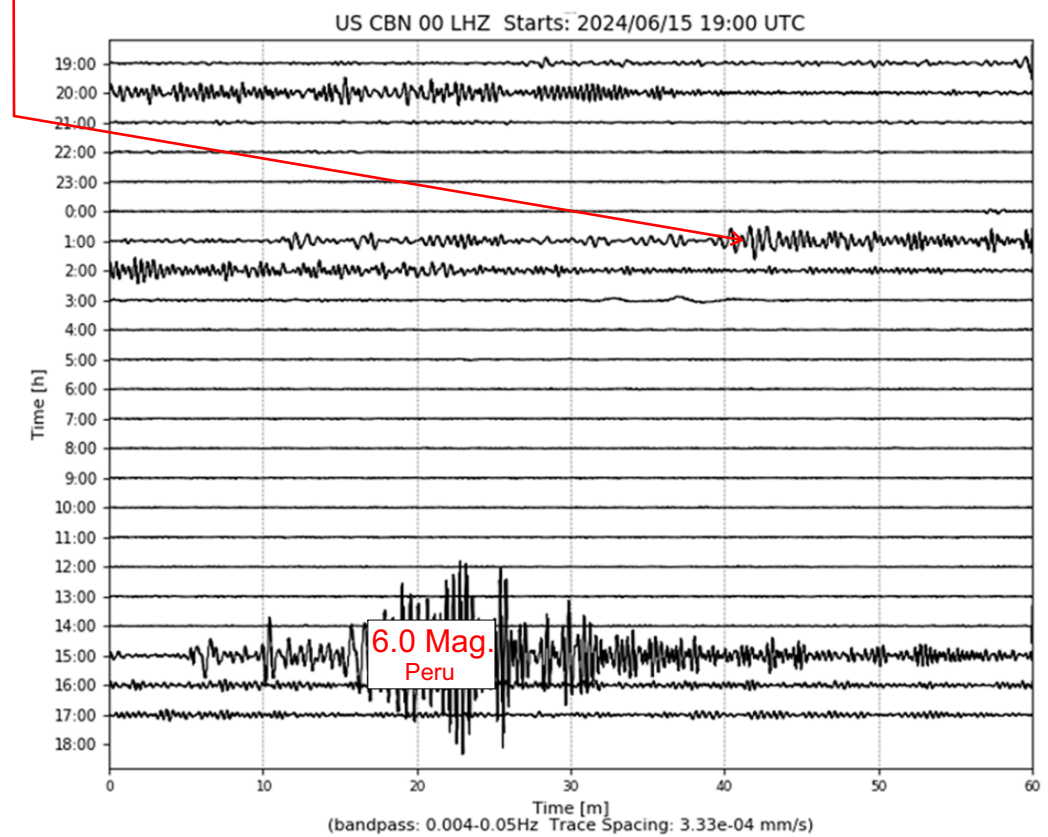

Large (6.0 Mag.), shallow (7 Km) offshore quake. Felt by no one.