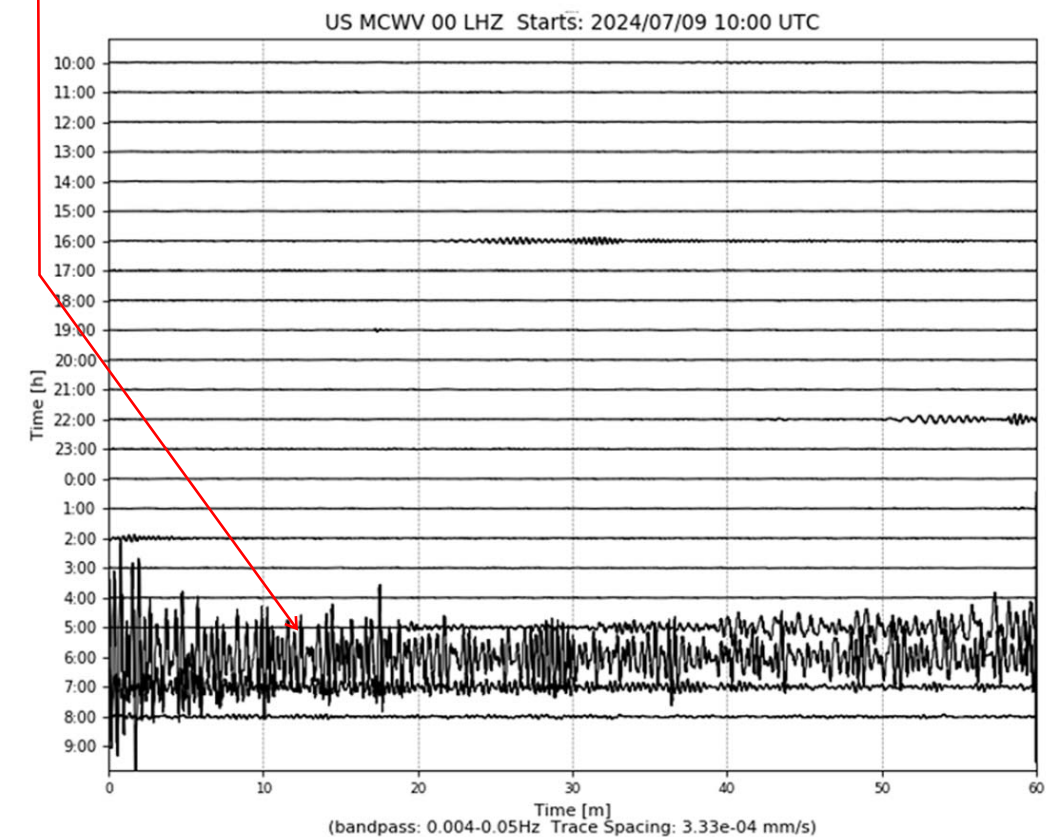

Very large (6.7 Mag.), shallow (10 Km) offshore quake. Felt by no one.