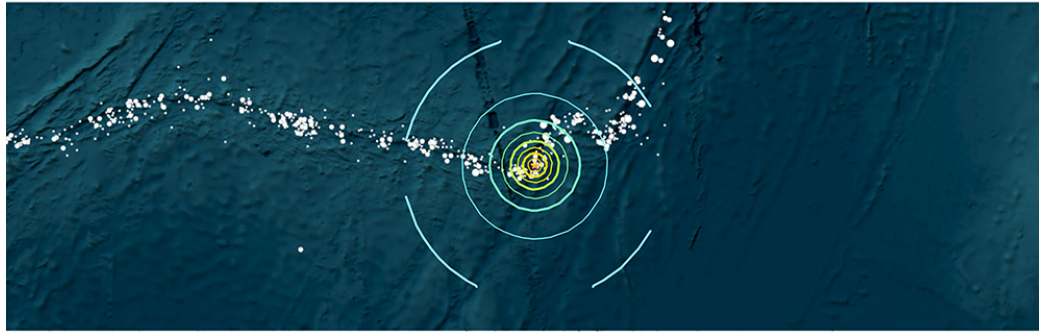

6.7 Mag. Quake, South of Africa, Antarctica - 7/10/2024

M 6.7 - south of Africa
2024-07-10 04:55:43 (UTC) | 53.312°S 25.310°E | 10.0 km depth

Administrative Region

Data not available.

Nearby Places

Place	Population
Arniston, Western Cape, South Africa 2100.6 km (1305.3 mi) NW	1267
Bredasdorp, Western Cape, South Africa 2128.3 km (1322.2 mi) NW	14936
Mossel Bay, Western Cape, South Africa 2130.6 km (1323.9 mi) N	59031
Plettenberg Bay, Western Cape, South Africa 2135.9 km (1327.2 mi) N	19445
Cape Town, Western Cape, South Africa 2121 km (1318 mi) NW	4712000

Tectonic Summary

Data not available.