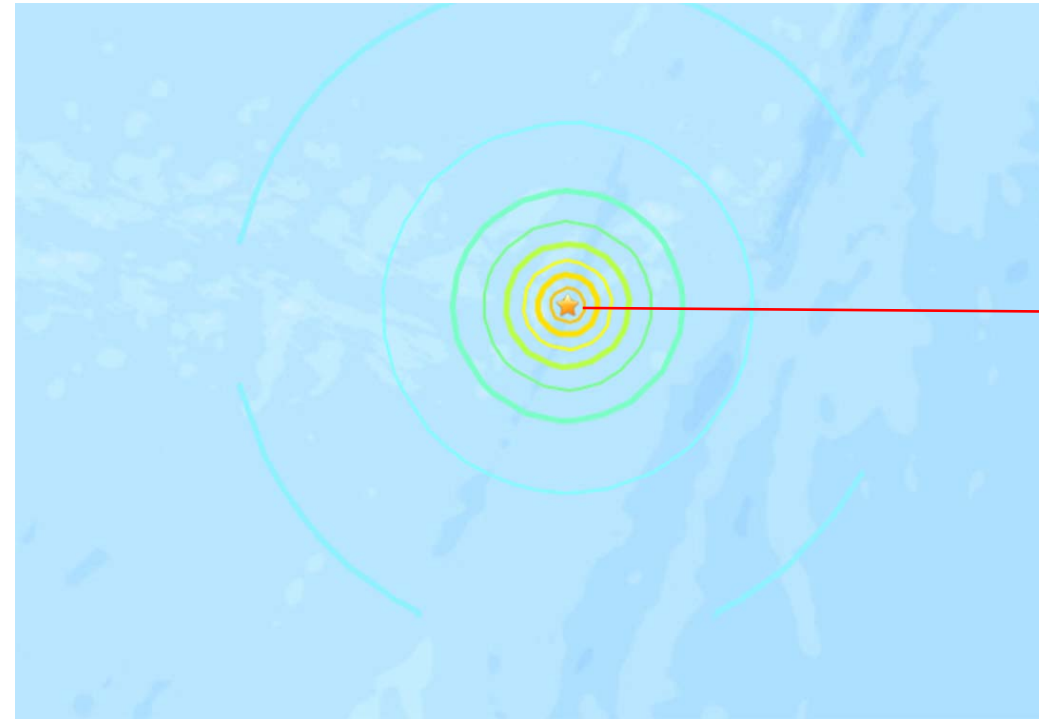

Felt Report - Tell Us!

0
0
0
0
0
0

Responses

Contribute to citizen science.
Please [tell us](#) about your experience.

Citizen Scientist Contributions