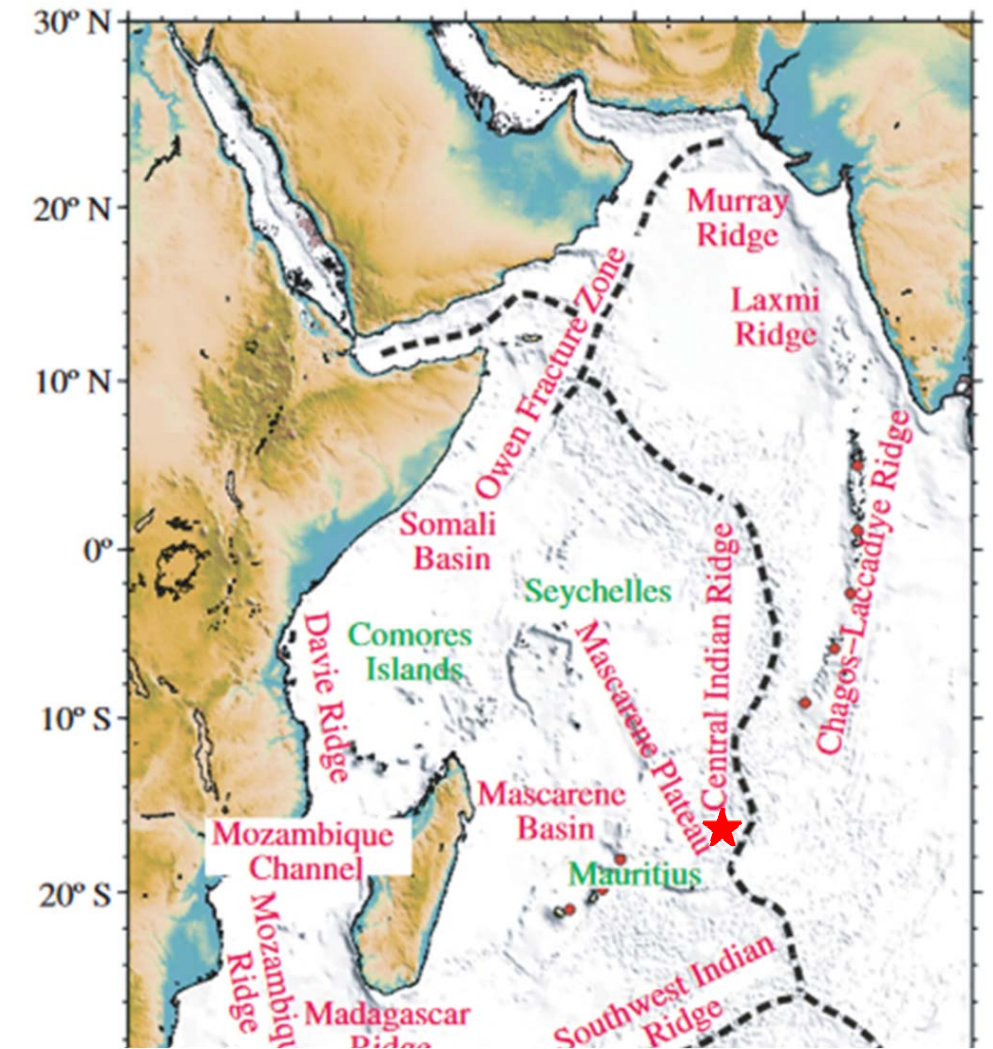

US MCWV 00 LHZ Starts: 2024/09/26 09:00 UTC