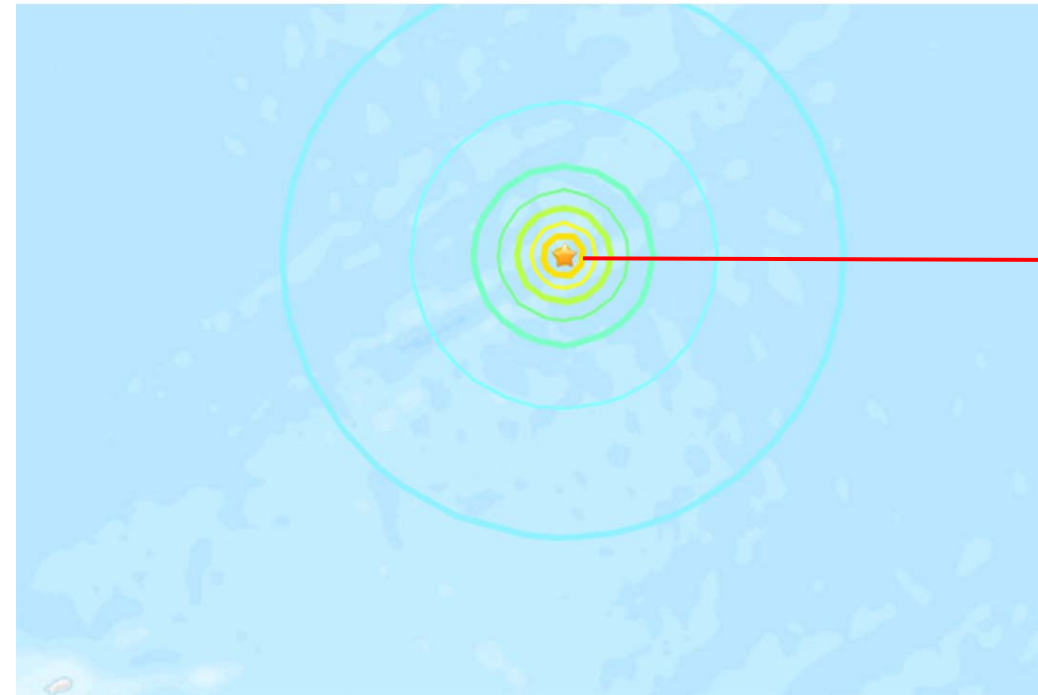

US MCWV 00 LHZ Starts: 2024/09/26 09:00 UTC