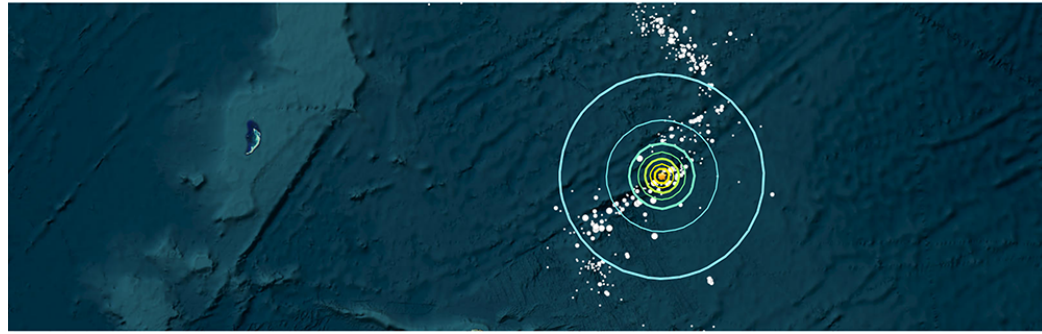

6.3 Mag. Quake, Mauritius - Reunion Region, Indian Ocean - 9/26/2024

M 6.3 - Mauritius - Reunion region
2024-09-26 19:19:28 (UTC) | 17.19°S 66.54°E | 10.0 km depth

Administrative Region

Data not available.

Nearby Places

Place	Distance (km)	Distance (mi)	Population
Port Mathurin, Rodrigues, Mauritius	431.4	(268 mi)	59
Bel Air Rivière Sèche, Flacq, Mauritius	96.8	(60.1 mi)	17671
Centre de Flacq, Flacq, Mauritius	97.0	(60.2 mi)	17720
Rivière du Rempart, Rivière du Rempart, Mauritius	98.7	(61.3 mi)	11675
Goodlands, Rivière du Rempart, Mauritius	98.9	(61.4 mi)	20950

Tectonic Summary

Data not available.