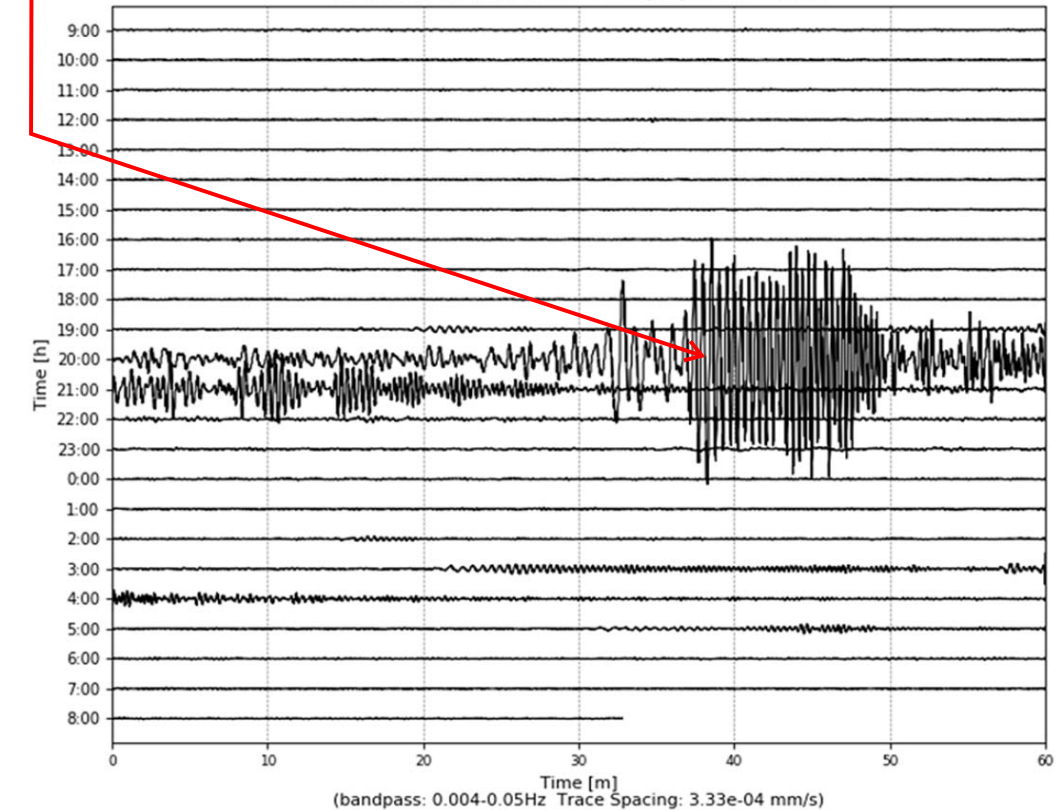

Felt Report - Tell Us!

0 0 0 0 0 0

Responses

Contribute to citizen science.
Please [tell us](#) about your experience.

Citizen Scientist Contributions

Large (6.3 Mag.), shallow (10 Km) offshore quake. Felt by no one.