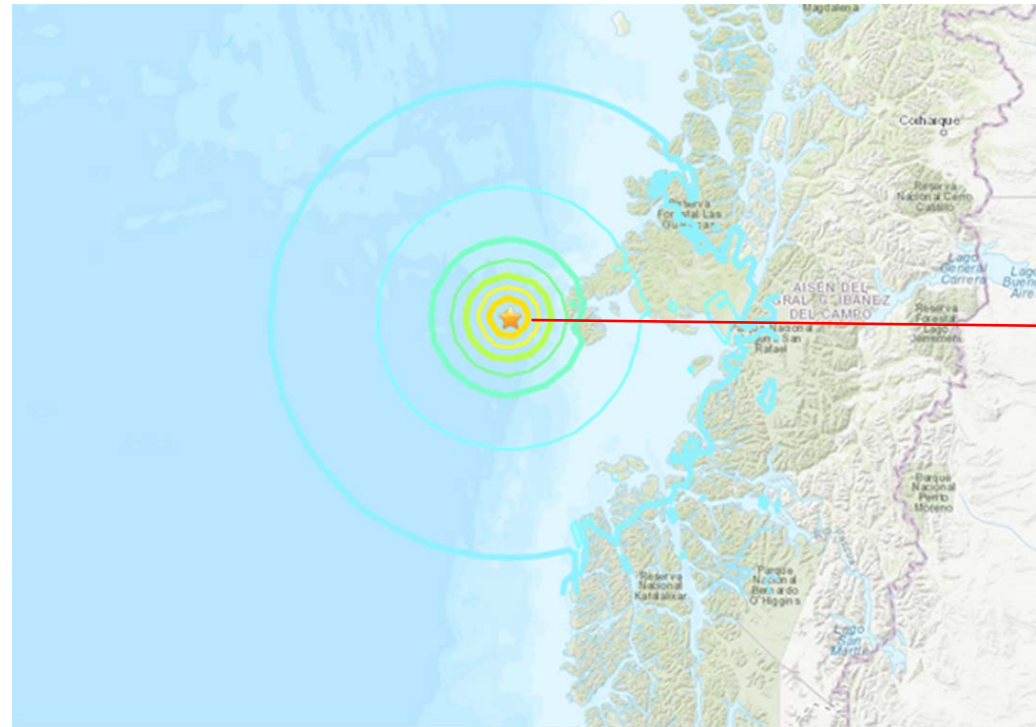

6.2 Mag. Quake, Cochrane, Chile - 11/8/2024

M 6.2 - 278 km WNW of Cochrane, Chile
 2024-11-08 11:37:57 (UTC) | 46.786°S 76.169°W | 10.0 km depth

Administrative Region

Data not available.

Nearby Places

Cochrane, Aysén, Chile	Population: 2857
277.6 km (172.5 mi) ESE	
Puerto Aysén, Aysén, Chile	Population: 1696
308.9 km (192.0 mi) ENE	
Coyhaique, Aysén, Chile	Population: 45787
343.1 km (213.2 mi) ENE	
Quellón, Los Lagos Region, Chile	Population: 21823
454.2 km (282.2 mi) NNE	
Chonchi, Los Lagos Region, Chile	Population: 12572
695.5 km (432.0 mi) NNE	

Distance and direction from epicenter to nearby place. Nearby place information was automatically generated from [GeoNames](#). The list includes populated places, not necessarily cities. If this information is inaccurate, please consider [updating the GeoNames database](#).

Tectonic Summary

Data not available.

USGS Community Internet Intensity Map
 OFF THE COAST OF AISEN, CHILE

2024-11-08 11:37:57 UTC 46.786S 76.1693W M6.2 Depth: 10 km ID:us7000nql2

SHAKING	Not felt	Weak	Light	Moderate	Strong	Very strong	Severe	Violent	Extreme
DAMAGE	none	none	none	Very light	Light	Moderate	Moderate/Heavy	Heavy	Very Heavy
INTENSITY	I	II-III	IV	V	VI	VII	VIII	IX	X+

Processed: Fri Nov 8 15:04:39 2024 vmdy11

Large (6.2 Mag.), shallow (10 Km) offshore quake. No tsunami.