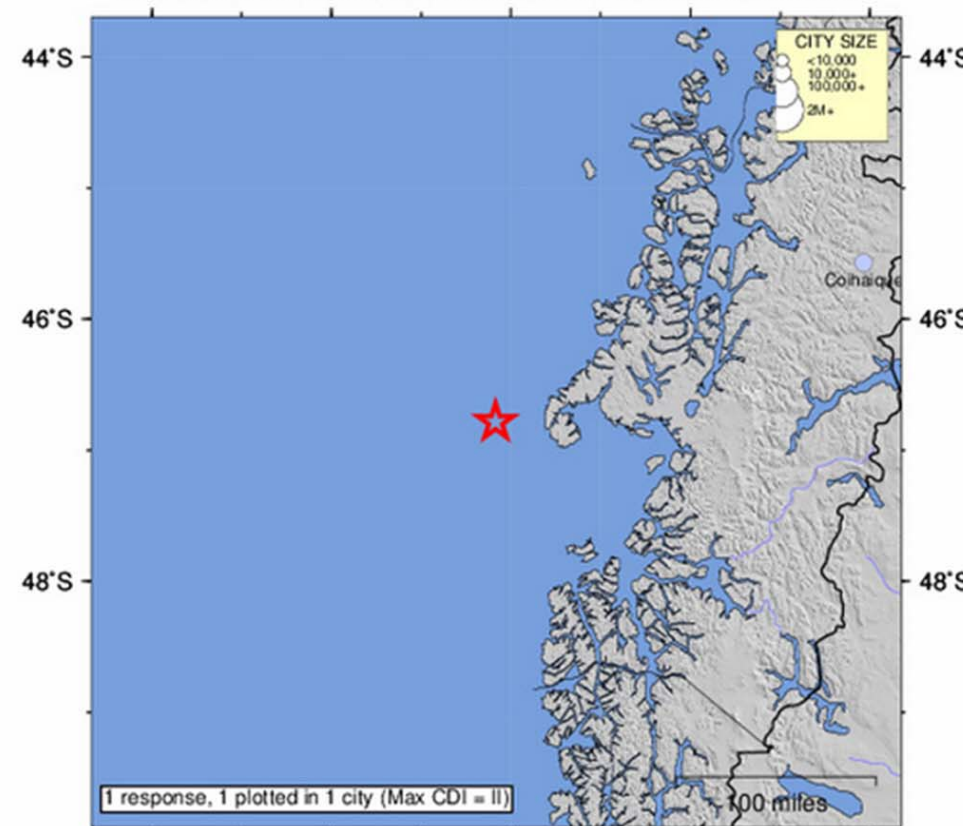

6.2 Mag. Quake, Cochrane, Chile - 11/8/2024

M 6.2 - 278 km WNW of Cochrane, Chile
 2024-11-08 11:37:57 (UTC) | 46.786°S 76.169°W | 10.0 km depth

Administrative Region

Data not available.

Nearby Places

Cochrane, Aysén, Chile	Population: 2857
277.6 km (172.5 mi) ESE	
Puerto Aysén, Aysén, Chile	Population: 1696
308.9 km (192.0 mi) ENE	
Coyhaique, Aysén, Chile	Population: 45787
343.1 km (213.2 mi) ENE	
Quellón, Los Lagos Region, Chile	Population: 21823
454.2 km (282.2 mi) NNE	
Chonchi, Los Lagos Region, Chile	Population: 12572
695.5 km (432.0 mi) NNE	

Distance and direction from epicenter to nearby place. Nearby place information was automatically generated from [GeoNames](#). The list includes populated places, not necessarily cities. If this information is inaccurate, please consider [updating the GeoNames database](#).

Tectonic Summary

Data not available.

USGS Community Internet Intensity Map
 OFF THE COAST OF AISEN, CHILE

2024-11-08 11:37:57 UTC 46.786S 76.1693W M6.2 Depth: 10 km ID:us7000nql2

SHAKING	Not felt	Weak	Light	Moderate	Strong	Very strong	Severe	Violent	Extreme
DAMAGE	none	none	none	Very light	Light	Moderate	Moderate/Heavy	Heavy	Very Heavy
INTENSITY	I	II-III	IV	V	VI	VII	VIII	IX	X+

Processed: Fri Nov 8 15:04:39 2024 vmdy11

Large (6.2 Mag.), shallow (10 Km) offshore quake. No tsunami.