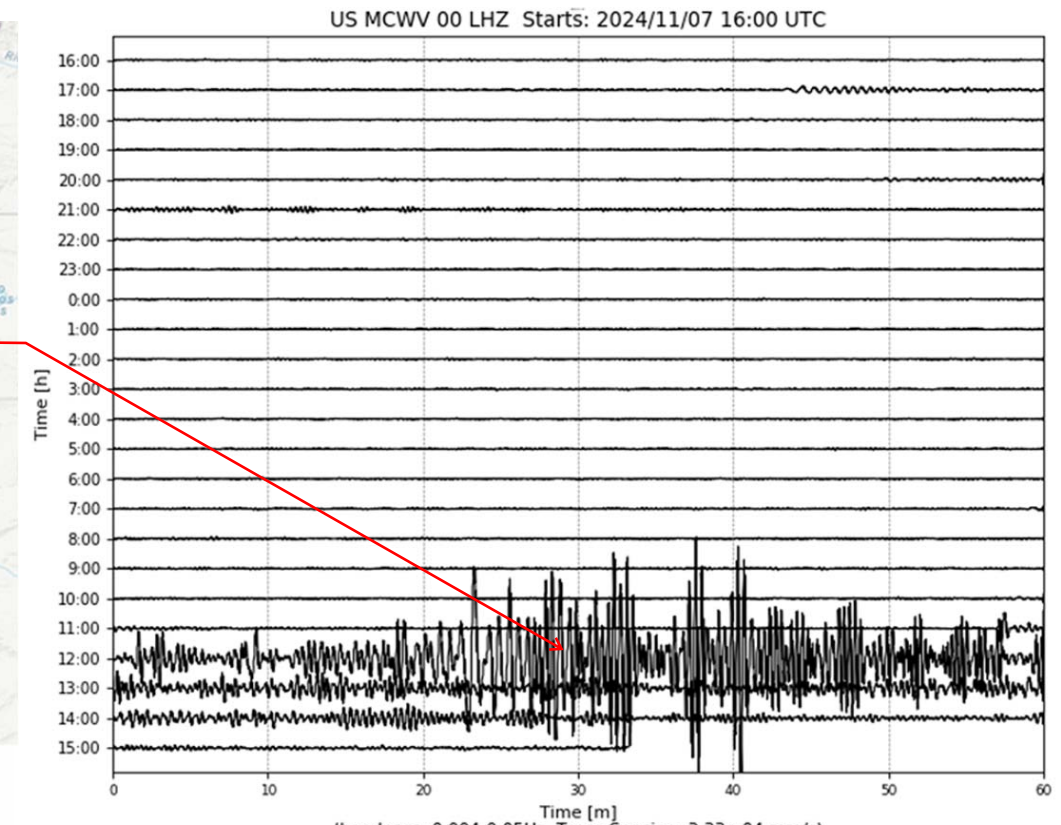

Distance and direction from epicenter to nearby place. Nearby place information was automatically generated from [GeoNames](#). The list includes populated places, not necessarily cities. If this information is inaccurate, please consider [updating the GeoNames database](#).

Tectonic Summary

Data not available.

USGS Community Internet Intensity Map
 OFF THE COAST OF AISEN, CHILE

2024-11-08 11:37:57 UTC 46.786S 76.1693W M6.2 Depth: 10 km ID:us7000nql2

SHAKING	Not felt	Weak	Light	Moderate	Strong	Very strong	Severe	Violent	Extreme
DAMAGE	none	none	none	Very light	Light	Moderate	Moderate/Heavy	Heavy	Very Heavy
INTENSITY	I	II-III	IV	V	VI	VII	VIII	IX	X+

Processed: Fri Nov 8 15:04:39 2024 vmdy11

Large (6.2 Mag.), shallow (10 Km) offshore quake. No tsunami.