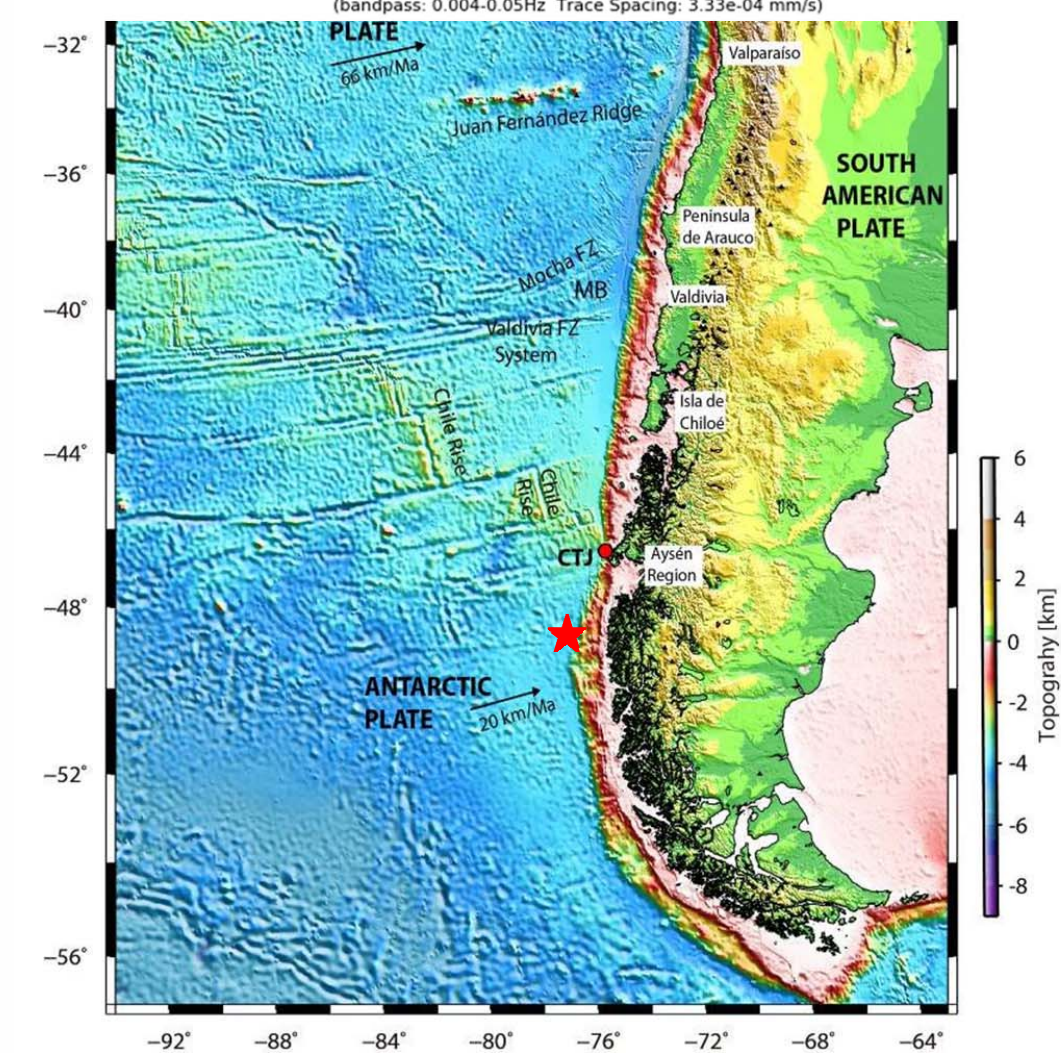

6.2 Mag. Quake, Cochrane, Chile - 11/8/2024

M 6.2 - 278 km WNW of Cochrane, Chile
 2024-11-08 11:37:57 (UTC) | 46.786°S 76.169°W | 10.0 km depth

Administrative Region

Data not available.

Nearby Places

Cochrane, Aysén, Chile	Population: 2857
277.6 km (172.5 mi) ESE	
Puerto Aysén, Aysén, Chile	Population: 1696
308.9 km (192.0 mi) ENE	
Coyhaique, Aysén, Chile	Population: 45787
343.1 km (213.2 mi) ENE	
Quellón, Los Lagos Region, Chile	Population: 21823
454.2 km (282.2 mi) NNE	
Chonchi, Los Lagos Region, Chile	Population: 12572
695.5 km (432.0 mi) NNE	

Distance and direction from epicenter to nearby place. Nearby place information was automatically generated from [GeoNames](#). The list includes populated places, not necessarily cities. If this information is inaccurate, please consider [updating the GeoNames database](#).

Tectonic Summary

Data not available.

USGS Community Internet Intensity Map
 OFF THE COAST OF AISEN, CHILE

2024-11-08 11:37:57 UTC 46.786S 76.1693W M6.2 Depth: 10 km ID:us7000nql2

SHAKING	Not felt	Weak	Light	Moderate	Strong	Very strong	Severe	Violent	Extreme
DAMAGE	none	none	none	Very light	Light	Moderate	Moderate/Heavy	Heavy	Very Heavy
INTENSITY	I	II-III	IV	V	VI	VII	VIII	IX	X+

Processed: Fri Nov 8 15:04:39 2024 vmdy11

Large (6.2 Mag.), shallow (10 Km) offshore quake. No tsunami.