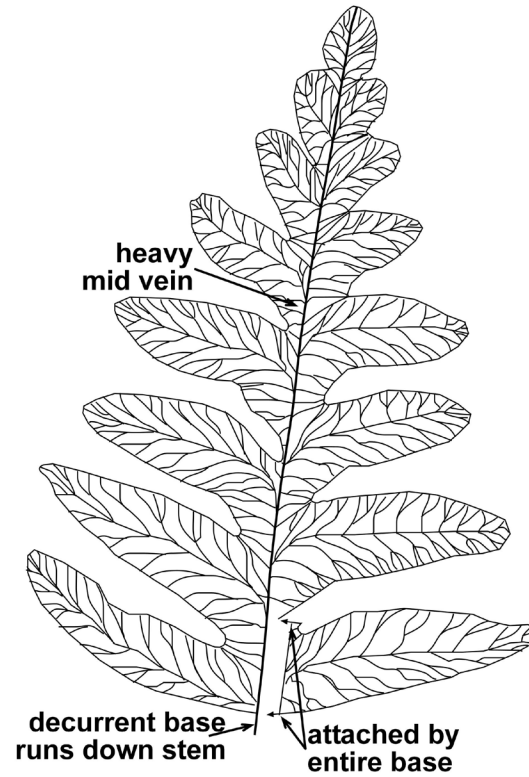

Sphenophyllum

Pecopteris

Annularia

Sphenophyllum

Annularia

5-32 leaves
in whorls

one vein
from base
to tip

Alethopteris

Pecopteris

Neuropteris

**Annularia
stellata**
PLATE 26 #2

**Annularia
sphenophylloides**
PLATE 26 #3

**Annularia
asteris**
PLATE 26 #5

**Asterophyllites
equisetiformis**
PLATE 25 #3

**Calamites
cisti**
PLATE 23 #1