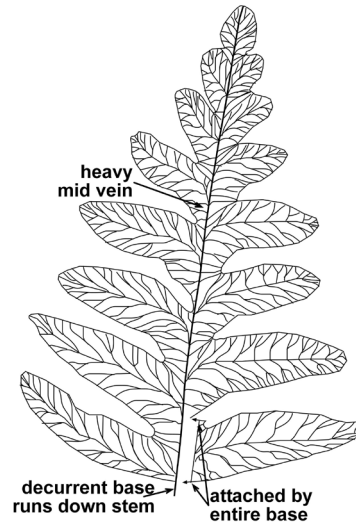

Concise Guide to Common Plant Fossils of West Virginia

Images from: *Plant Fossils of West Virginia* (WVGES ED-3A; Gillespie, Clendening, and Pfefferkorn, 1978)

Illustrations by: B. Schleger

Neuropteris

Alethopteris

Sphenophyllum

Pecopteris

Annularia

Sphenophyllum

Annularia

5-32 leaves
in whorls

one vein
from base
to tip

Alethopteris