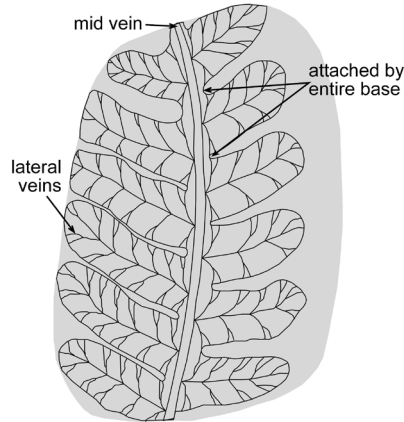

Concise Guide to Common Plant Fossils of West Virginia

Images from: *Plant Fossils of West Virginia* (WVGES ED-3A; Gillespie, Clendening, and Pfefferkorn, 1978)

Illustrations by: B. Schleger

Neuropteris

Alethopteris

Sphenophyllum

Pecopteris

Annularia

Sphenophyllum

Annularia

5-32 leaves
in whorls

one vein
from base
to tip

Alethopteris

Pecopteris

Neuropteris

**Annularia
stellata**
PLATE 26 #2

**Annularia
sphenophylloides**
PLATE 26 #3

**Annularia
asteris**
PLATE 26 #5

**Asterophyllites
equisetiformis**
PLATE 25 #3

**Calamites
cisti**
PLATE 23 #1

Calamites
FIGURE 8
p. 65

Calamites sp.
PLATE 23 #3

Lepidodendrom twig
with attached lepidophylloides (leaves)
PLATE 13 #4

Lepidophylloides (lycopod leaves)
PLATE 13 #2

Lepidophylloides (lycopod leaves)
PLATE 12 #1