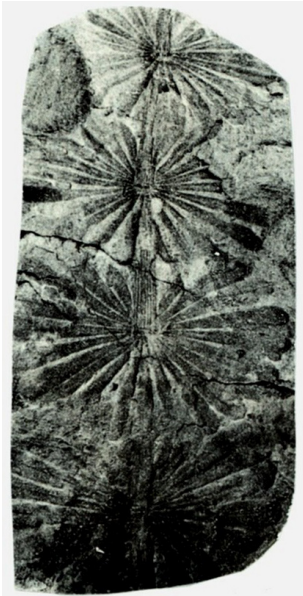

Calamites sp.
PLATE 23 #3

Neuropteris scheuchzeri
stem; leaves attached at spurs
PLATE 42 #4

Neuropteris scheuchzeri
depression caused by pyrite
PLATE 42 #3

Neuropteris scheuchzeri
leaflet with cyclopteris at base
PLATE 42 #8

Pecopteris arborescens
PLATE 32 #9

**Sphenophyllum
augustifolium**
PLATE 29 #6

**Sphenophyllum
oblongifolium**
PLATE 29 #5

Danaeides emersoni
typical fertile foilage
PLATE 33 #4

Danaeides emersoni
enlarged fertile leaflet (x3)
PLATE 33 #6

**Sphenophyllum
oblongifolium**
PLATE 29 #4

Alethopteris zeilleri
PLATE 36 #6

Annularia stellata
PLATE 26 #2

Danaeides emersoni
typical sterile foilage
PLATE 33 #3