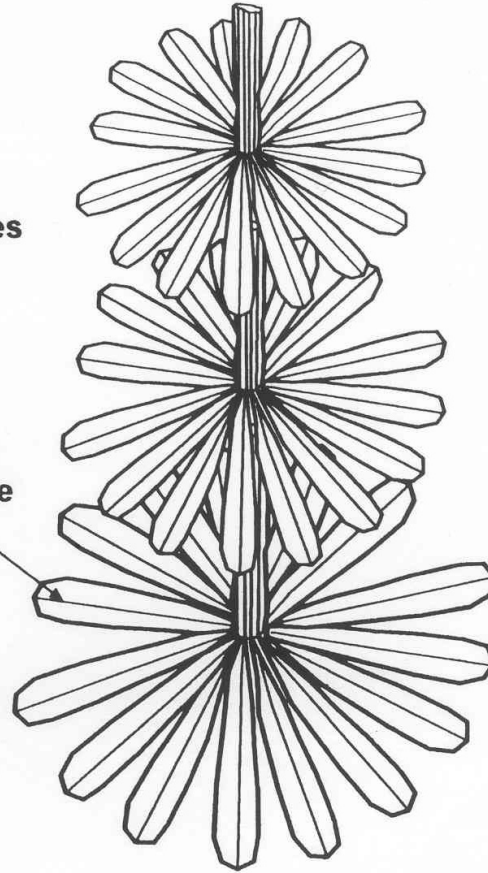

Sphenophyllum

Pecopteris

Annularia

Sphenophyllum

Annularia

5-32 leaves
in whorls

one vein
from base
to tip

Alethopteris

Pecopteris

Neuropteris

**Annularia
stellata**
PLATE 26 #2

**Annularia
sphenophylloides**
PLATE 26 #3

**Annularia
asteris**
PLATE 26 #5

**Asterophyllites
equisetiformis**
PLATE 25 #3

**Calamites
cisti**
PLATE 23 #1

Calamites sp.
PLATE 23 #3

Neuropteris scheuchzeri
stem; leaves attached at spurs
PLATE 42 #4

Neuropteris scheuchzeri
depression caused by pyrite
PLATE 42 #3

Neuropteris scheuchzeri
leaflet with cyclopteris at base
PLATE 42 #8