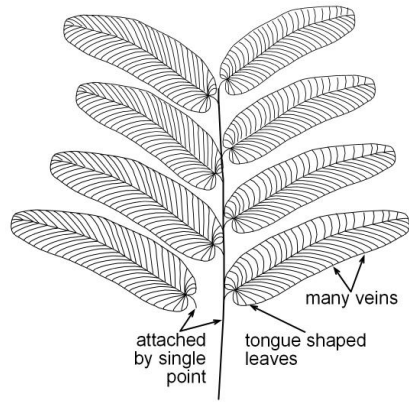

Concise Guide to Common Plant Fossils of West Virginia

Images from: *Plant Fossils of West Virginia* (WVGES ED-3A; Gillespie, Clendening, and Pfefferkorn, 1978)

Illustrations by: B. Schleger

Neuropteris

Alethopteris

Sphenophyllum

Pecopteris

Annularia

Sphenophyllum

Annularia

5-32 leaves
in whorls

one vein
from base
to tip

Alethopteris